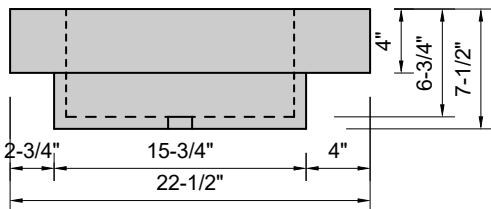

TOP VIEW

FRONT VIEW

SIDE VIEW

Model #: DWA-96-01
Double Wave
single faucet holes