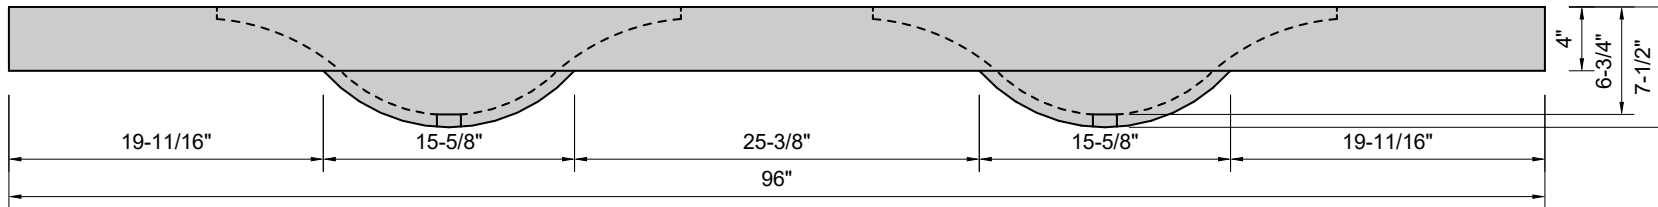

TOP VIEW

FRONT VIEW

SIDE VIEW

Model #: DWA-96-01
Double Wave
single faucet holes