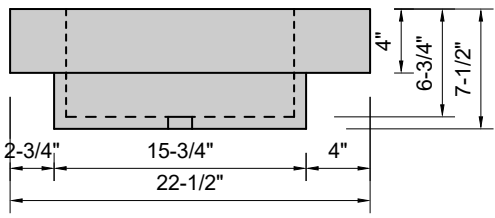

TOP VIEW

FRONT VIEW

SIDE VIEW

Model #: DWA-96-03
Double Wave
8" widespread faucet holes