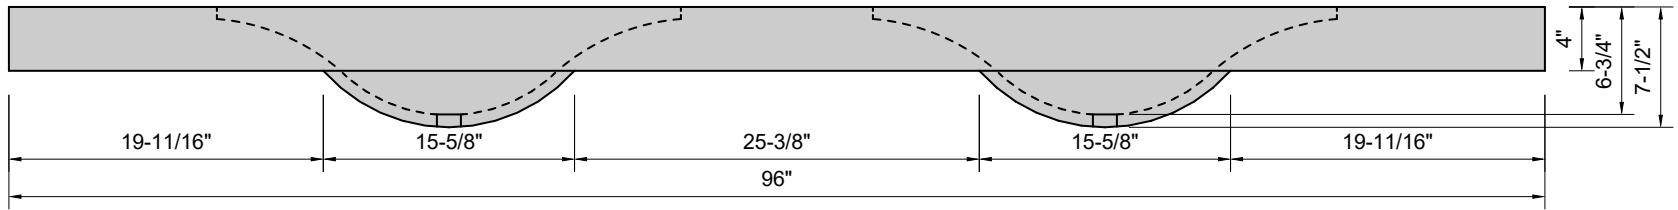

TOP VIEW

FRONT VIEW

SIDE VIEW

Model #: DWA-96-03
Double Wave
8" widespread faucet holes