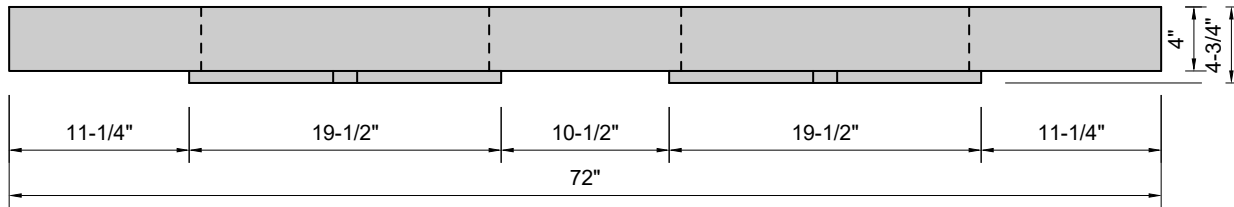

TOP VIEW

FRONT VIEW

SIDE VIEW

**Model #: DWH-72-00**  
**Double Whisper**  
**no faucet holes**