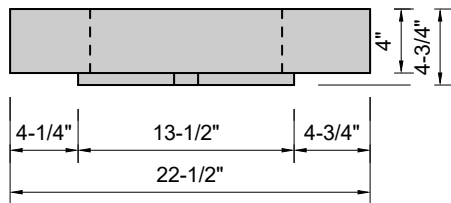

TOP VIEW

FRONT VIEW

SIDE VIEW

**Model #: DWH-72-00**  
**Double Whisper**  
**no faucet holes**