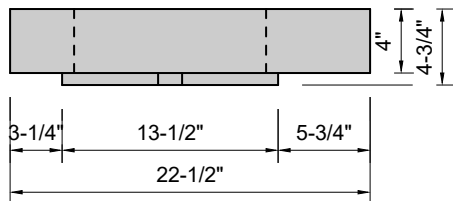

TOP VIEW

FRONT VIEW

SIDE VIEW

Model #: DWH-72-01
Double Whisper
single faucet holes