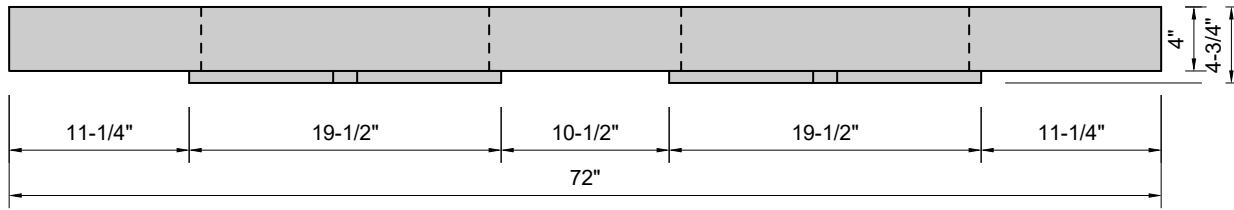

TOP VIEW

FRONT VIEW

SIDE VIEW

Model #: DWH-72-01
Double Whisper
single faucet holes