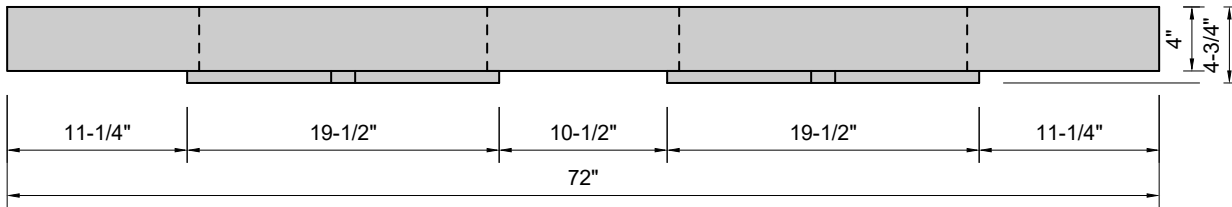

TOP VIEW

FRONT VIEW

SIDE VIEW

**Model #: DWH-72-03**  
**Double Whisper**  
**8" widespread faucet holes**