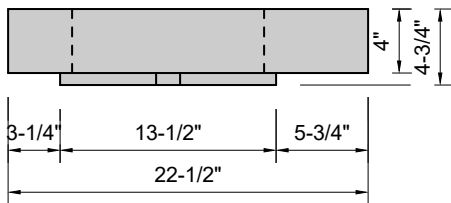

TOP VIEW

FRONT VIEW

SIDE VIEW

**Model #: DWH-72-03**  
**Double Whisper**  
**8" widespread faucet holes**