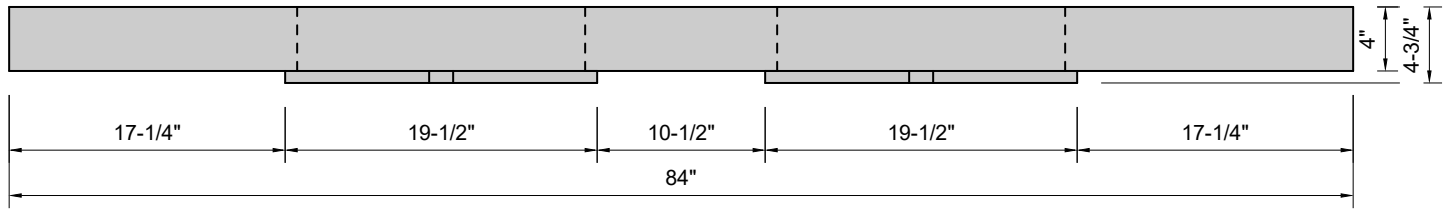

TOP VIEW

FRONT VIEW

SIDE VIEW

Model #: DWH-84-00
Double Whisper
no faucet holes