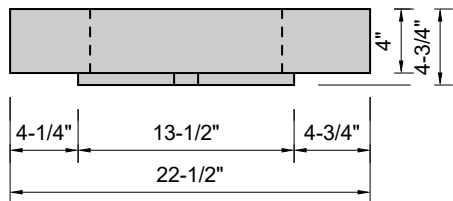

TOP VIEW

FRONT VIEW

SIDE VIEW

Model #: DWH-84-00
Double Whisper
no faucet holes