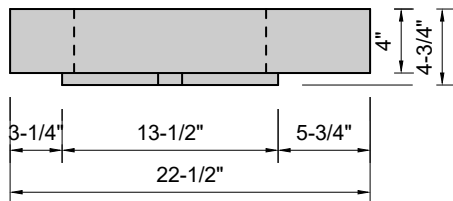

TOP VIEW

FRONT VIEW

SIDE VIEW

**Model #: DWH-84-01**  
**Double Whisper**  
**single faucet holes**