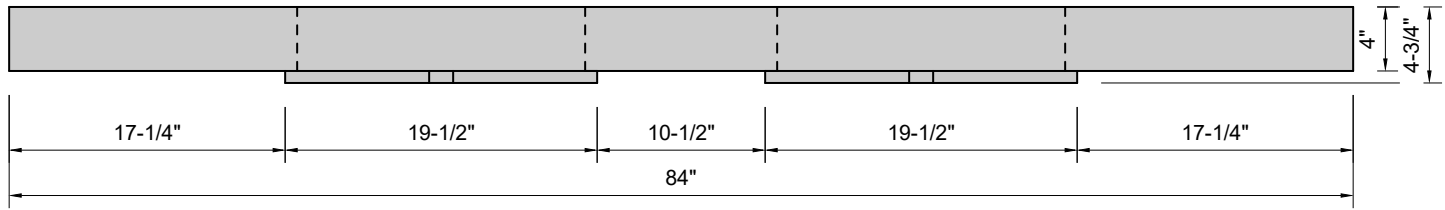

TOP VIEW

FRONT VIEW

SIDE VIEW

**Model #: DWH-84-01**  
**Double Whisper**  
**single faucet holes**