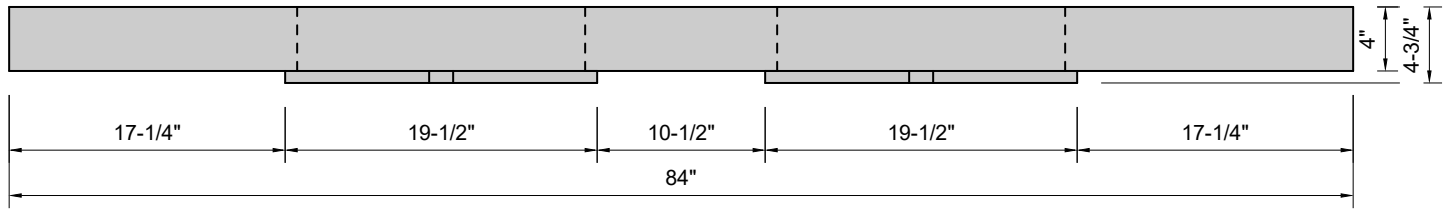

TOP VIEW

FRONT VIEW

SIDE VIEW

Model #: DWH-84-03
Double Whisper
8" widespread faucet holes