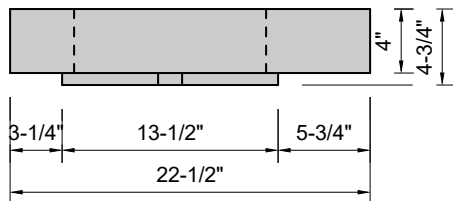

TOP VIEW

FRONT VIEW

SIDE VIEW

Model #: DWH-84-03
Double Whisper
8" widespread faucet holes