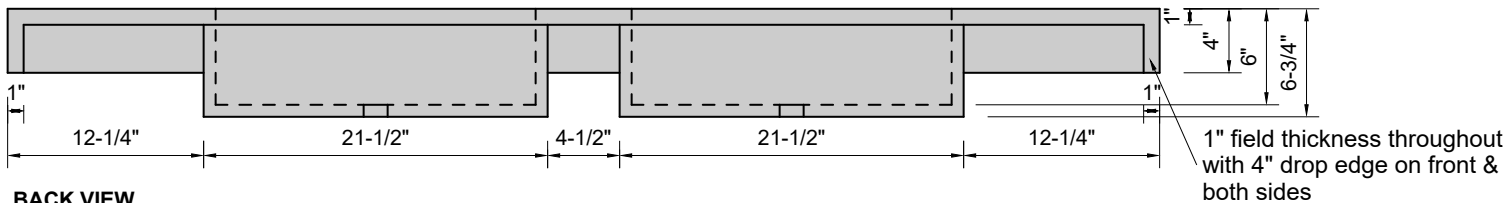

TOP VIEW

FRONT VIEW

BACK VIEW

SIDE VIEW

Model #: FLDCU-72-00
Double Cube (floating)
no faucet holes