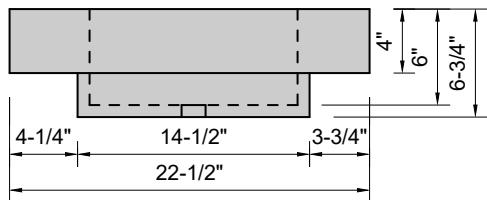

TOP VIEW

FRONT VIEW

BACK VIEW

SIDE VIEW

Model #: FLDCU-72-00
Double Cube (floating)
no faucet holes