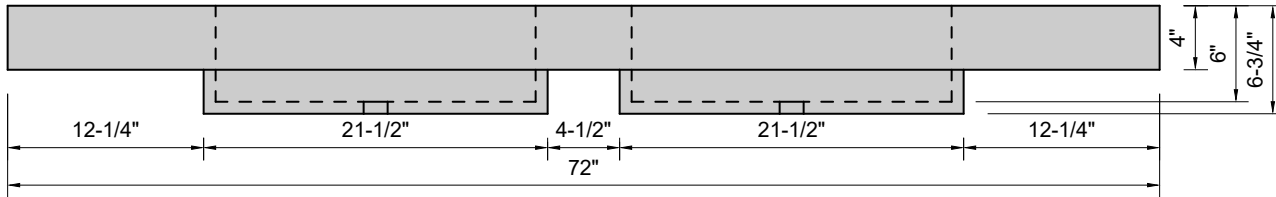

TOP VIEW

FRONT VIEW

BACK VIEW

SIDE VIEW

Model #: FLDCU-72-00
Double Cube (floating)
no faucet holes