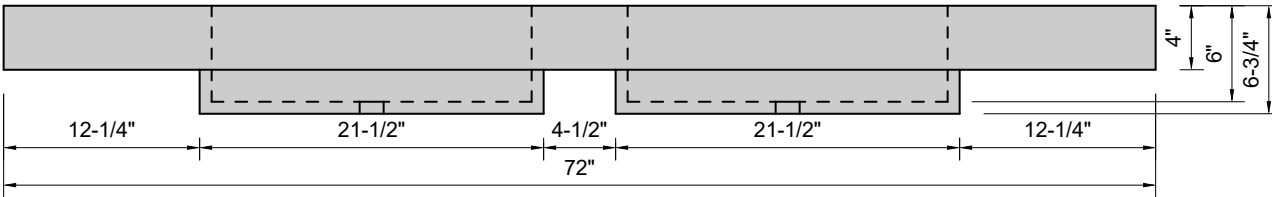

**TOP VIEW**

**FRONT VIEW**

**BACK VIEW**

**SIDE VIEW**

**Model #: FLDCU-72-01**  
**Double Cube (floating)**  
**single faucet holes**