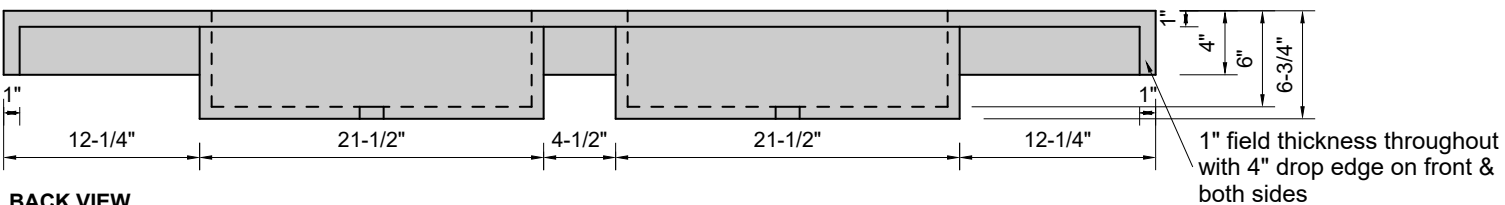

**TOP VIEW**

**FRONT VIEW**

**BACK VIEW**

**SIDE VIEW**

**Model #: FLDCU-72-01**  
**Double Cube (floating)**  
**single faucet holes**