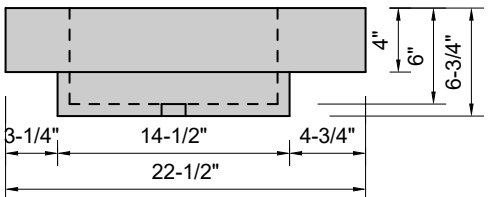

**TOP VIEW**

**FRONT VIEW**

**BACK VIEW**

**SIDE VIEW**

**Model #: FLDCU-72-01**  
**Double Cube (floating)**  
**single faucet holes**