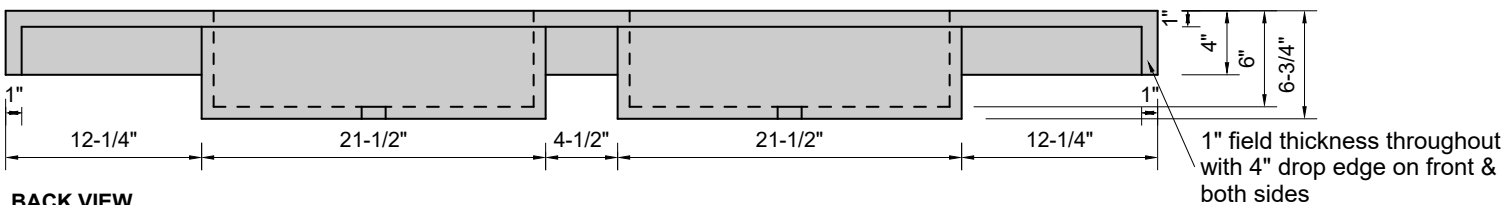

TOP VIEW

FRONT VIEW

BACK VIEW

SIDE VIEW

Model #: FLDCU-72-03
Double Cube (floating)
8" widespread faucet holes