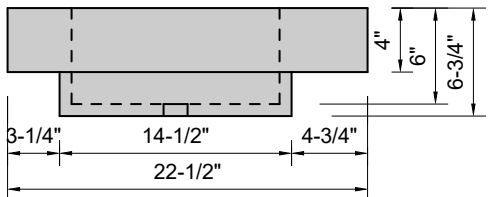

TOP VIEW

FRONT VIEW

BACK VIEW

SIDE VIEW

Model #: FLDCU-72-03
Double Cube (floating)
8" widespread faucet holes