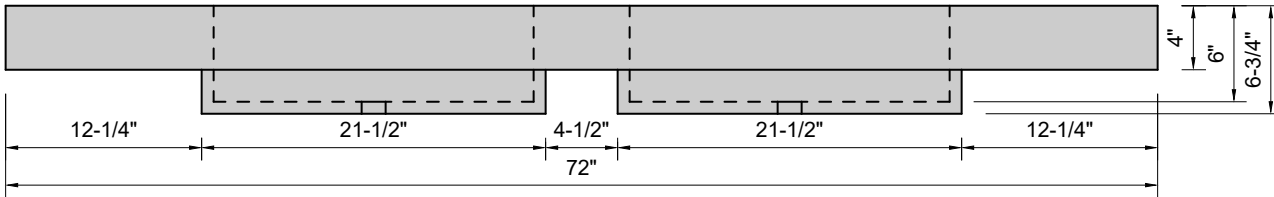

TOP VIEW

FRONT VIEW

BACK VIEW

SIDE VIEW

Model #: FLDCU-72-03
Double Cube (floating)
8" widespread faucet holes