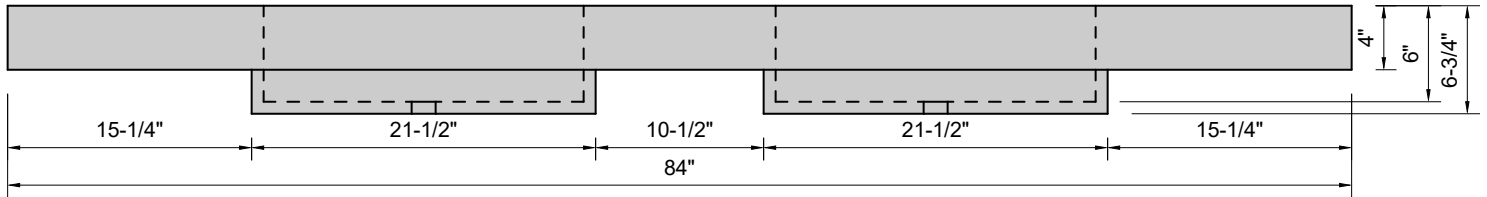

TOP VIEW

FRONT VIEW

BACK VIEW

SIDE VIEW

Model #: FLDCU-84-00
Double Cube (floating)
no faucet holes