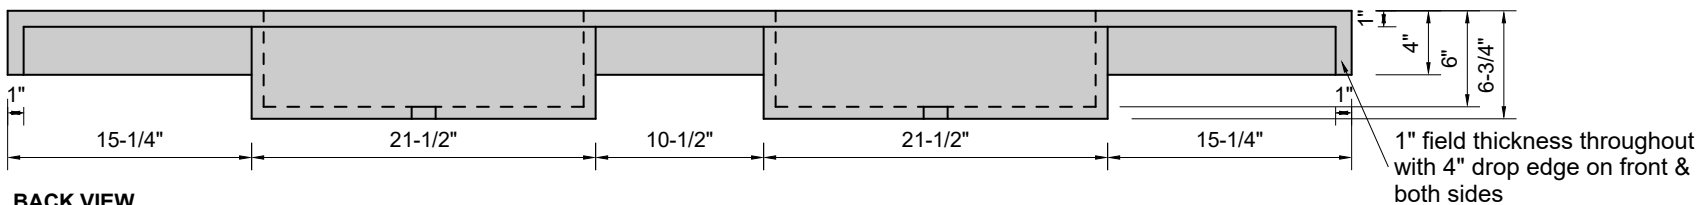

TOP VIEW

FRONT VIEW

BACK VIEW

SIDE VIEW

Model #: FLDCU-84-00
Double Cube (floating)
no faucet holes