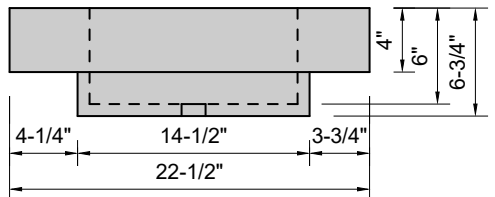

TOP VIEW

FRONT VIEW

BACK VIEW

SIDE VIEW

Model #: FLDCU-84-00
Double Cube (floating)
no faucet holes