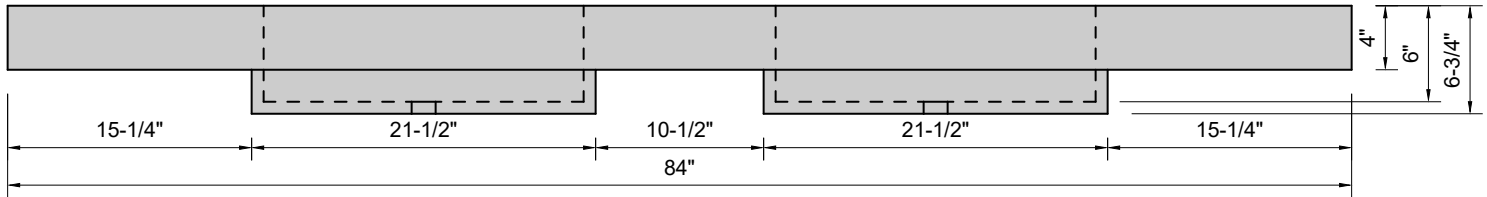

TOP VIEW

FRONT VIEW

BACK VIEW

SIDE VIEW

Model #: FLDCU-84-01
Double Cube (floating)
single faucet holes