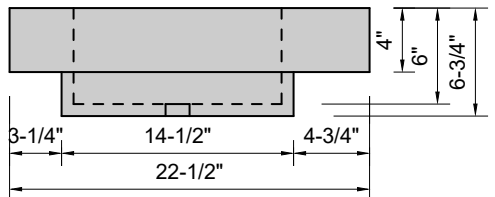

TOP VIEW

FRONT VIEW

BACK VIEW

SIDE VIEW

Model #: FLDCU-84-01
Double Cube (floating)
single faucet holes