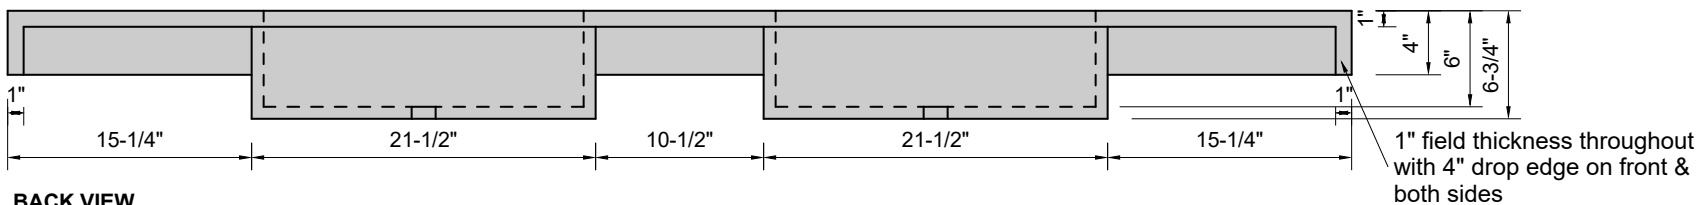

TOP VIEW

FRONT VIEW

BACK VIEW

SIDE VIEW

Model #: FLDCU-84-01
Double Cube (floating)
single faucet holes