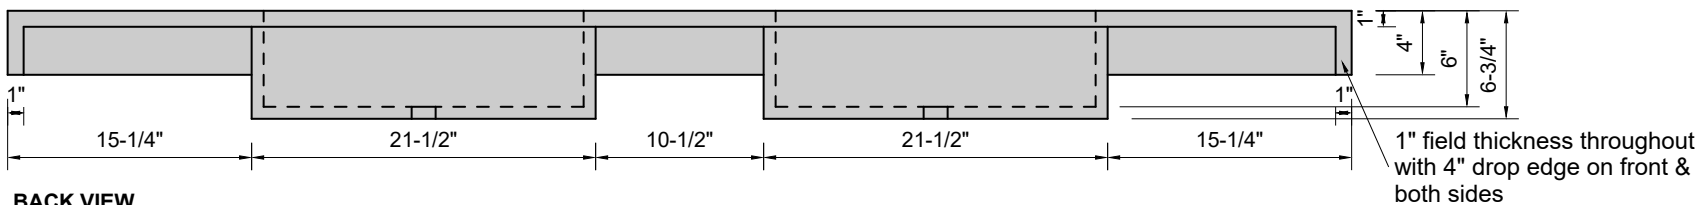

TOP VIEW

FRONT VIEW

BACK VIEW

SIDE VIEW

Model #: FLDCU-84-03
Double Cube (floating)
8" widespread faucet holes