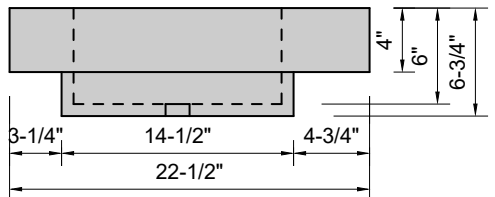

TOP VIEW

FRONT VIEW

BACK VIEW

SIDE VIEW

Model #: FLDCU-84-03
Double Cube (floating)
8" widespread faucet holes