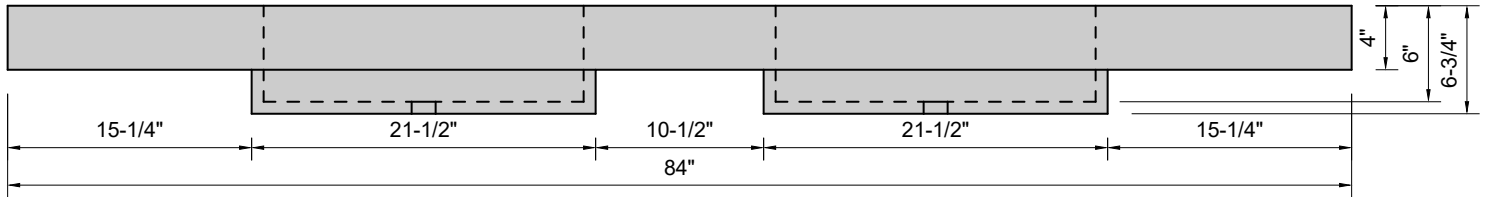

TOP VIEW

FRONT VIEW

BACK VIEW

SIDE VIEW

Model #: FLDCU-84-03
Double Cube (floating)
8" widespread faucet holes