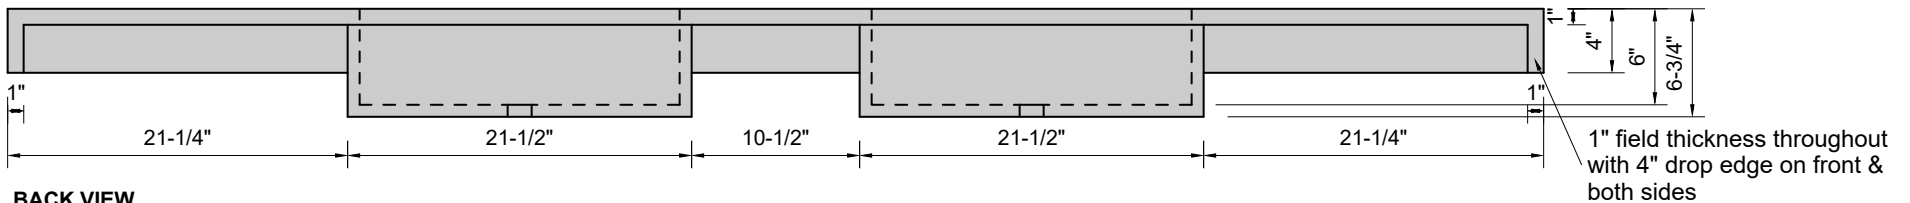

TOP VIEW

FRONT VIEW

BACK VIEW

SIDE VIEW

Model #: FLDCU-96-00
Double Cube (floating)
no faucet holes