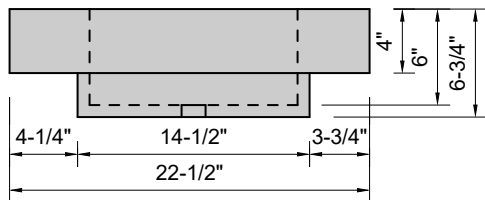

TOP VIEW

FRONT VIEW

BACK VIEW

SIDE VIEW

Model #: FLDCU-96-00
Double Cube (floating)
no faucet holes