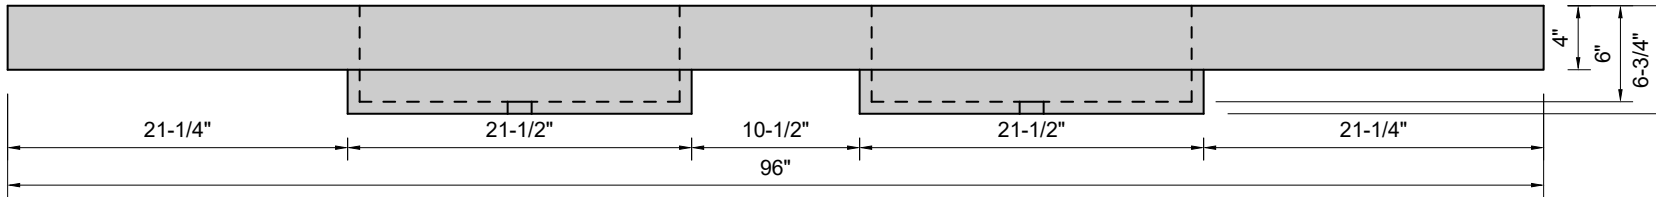

TOP VIEW

FRONT VIEW

BACK VIEW

SIDE VIEW

Model #: FLDCU-96-00
Double Cube (floating)
no faucet holes