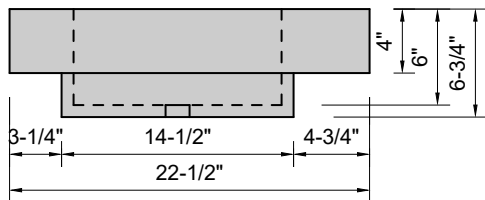

TOP VIEW

FRONT VIEW

BACK VIEW

SIDE VIEW

Model #: FLDCU-96-01
Double Cube (floating)
single faucet holes