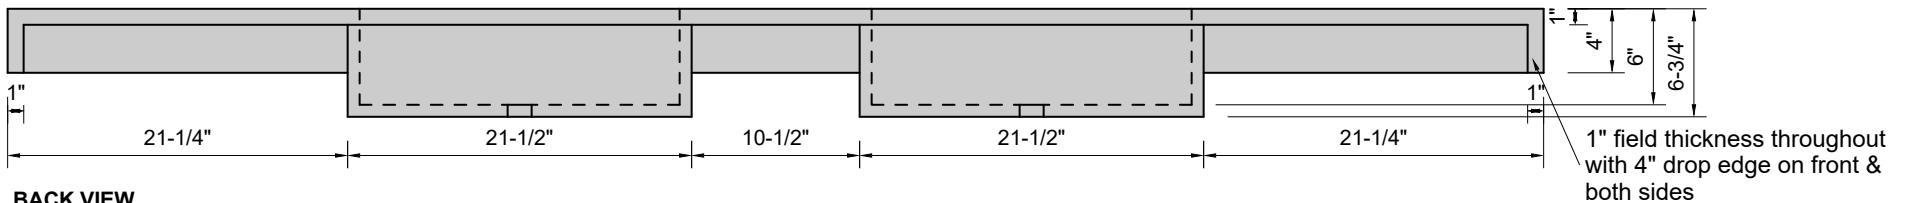

TOP VIEW

FRONT VIEW

BACK VIEW

SIDE VIEW

Model #: FLDCU-96-01
Double Cube (floating)
single faucet holes