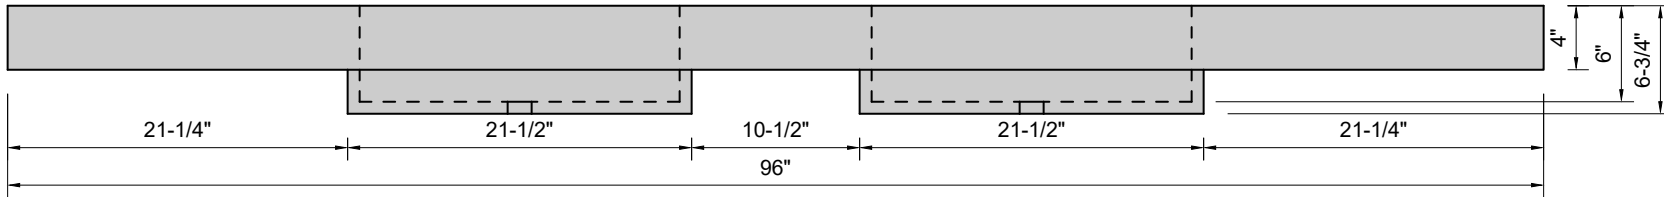

TOP VIEW

FRONT VIEW

BACK VIEW

SIDE VIEW

Model #: FLDCU-96-01
Double Cube (floating)
single faucet holes