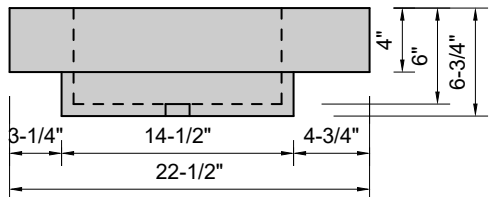

**TOP VIEW**

**FRONT VIEW**

**BACK VIEW**

**SIDE VIEW**

**Model #: FLDCU-96-03**  
**Double Cube (floating)**  
**8" widespread faucet holes**