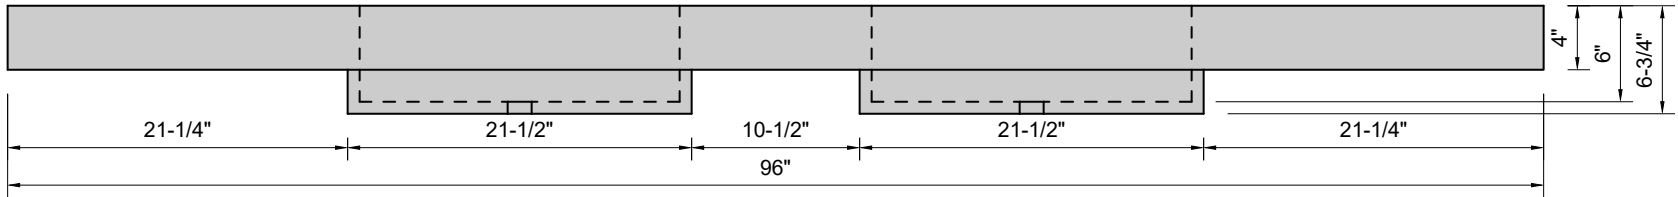

**TOP VIEW**

**FRONT VIEW**

**BACK VIEW**

**SIDE VIEW**

**Model #: FLDCU-96-03**  
**Double Cube (floating)**  
**8" widespread faucet holes**