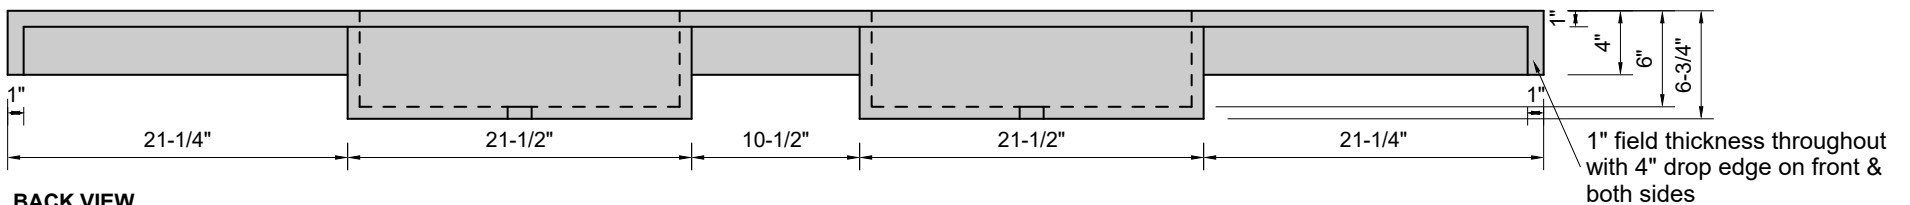

**TOP VIEW**

**FRONT VIEW**

**BACK VIEW**

**SIDE VIEW**

**Model #: FLDCU-96-03**  
**Double Cube (floating)**  
**8" widespread faucet holes**