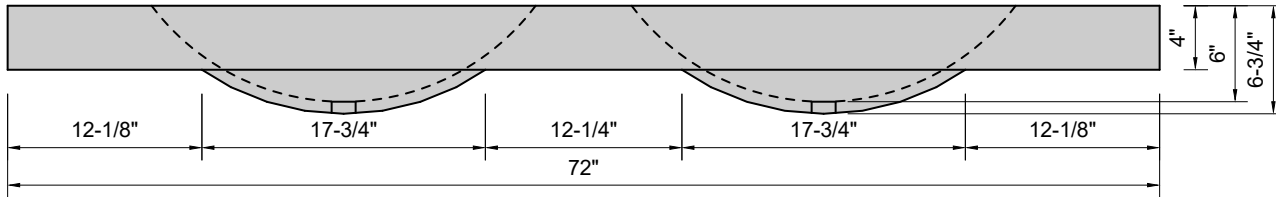

TOP VIEW

FRONT VIEW

BACK VIEW

SIDE VIEW

**Model #: FLDHB-72-00**  
**Double Half Barrel (floating)**  
**no faucet holes**