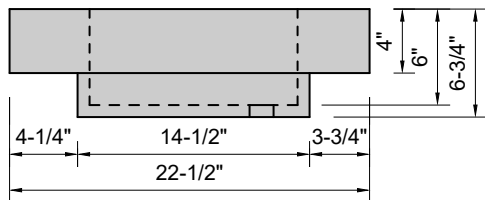

TOP VIEW

FRONT VIEW

BACK VIEW

SIDE VIEW

**Model #: FLDHB-72-00**  
**Double Half Barrel (floating)**  
**no faucet holes**