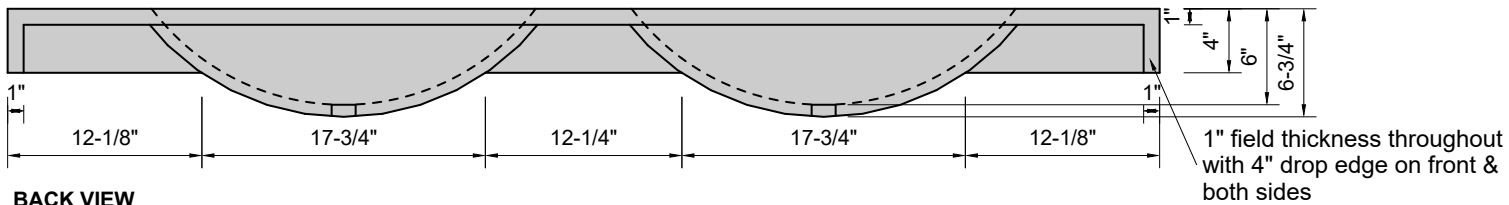

TOP VIEW

FRONT VIEW

BACK VIEW

SIDE VIEW

**Model #: FLDHB-72-00**  
**Double Half Barrel (floating)**  
**no faucet holes**