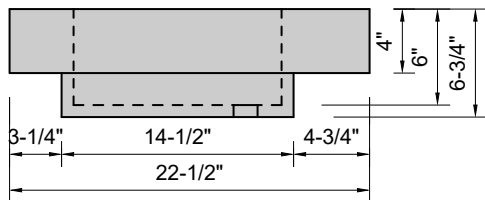

TOP VIEW

FRONT VIEW

BACK VIEW

SIDE VIEW

Model #: FLDHB-72-01
Double Half Barrel (floating)
single faucet holes