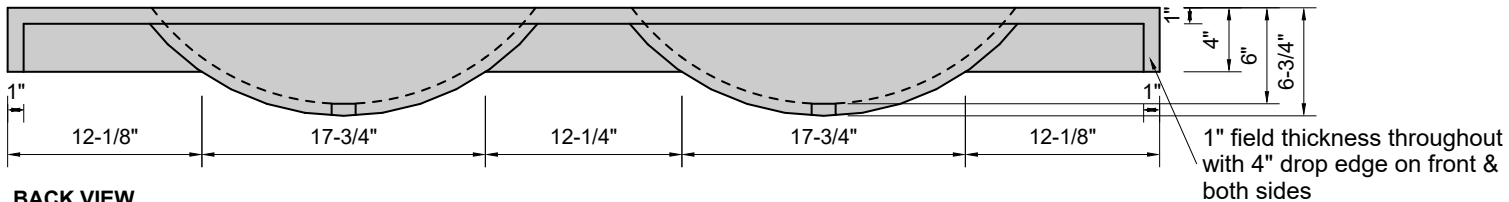

TOP VIEW

FRONT VIEW

BACK VIEW

SIDE VIEW

Model #: FLDHB-72-01
Double Half Barrel (floating)
single faucet holes