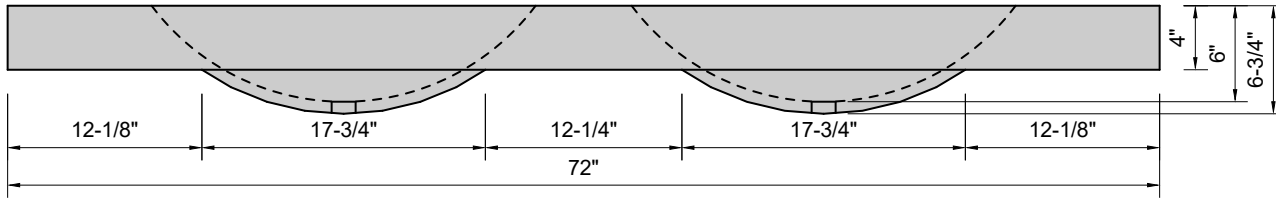

TOP VIEW

FRONT VIEW

BACK VIEW

SIDE VIEW

Model #: FLDHB-72-01
Double Half Barrel (floating)
single faucet holes