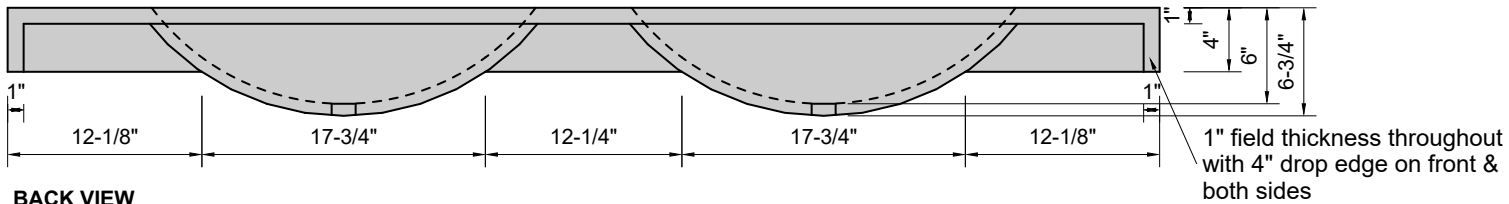

TOP VIEW

FRONT VIEW

BACK VIEW

SIDE VIEW

**Model #: FLDHB-72-03**  
**Double Half Barrel (floating)**  
**8" widespread faucet holes**