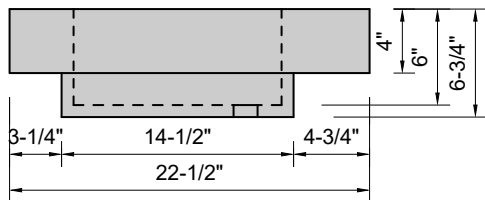

TOP VIEW

FRONT VIEW

BACK VIEW

SIDE VIEW

**Model #: FLDHB-72-03**  
**Double Half Barrel (floating)**  
**8" widespread faucet holes**