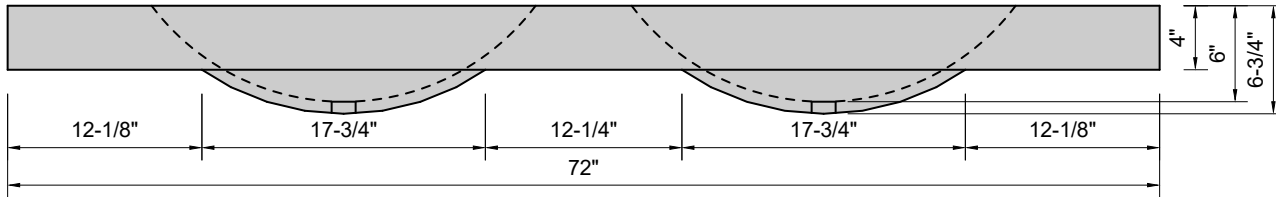

TOP VIEW

FRONT VIEW

BACK VIEW

SIDE VIEW

**Model #: FLDHB-72-03**  
**Double Half Barrel (floating)**  
**8" widespread faucet holes**