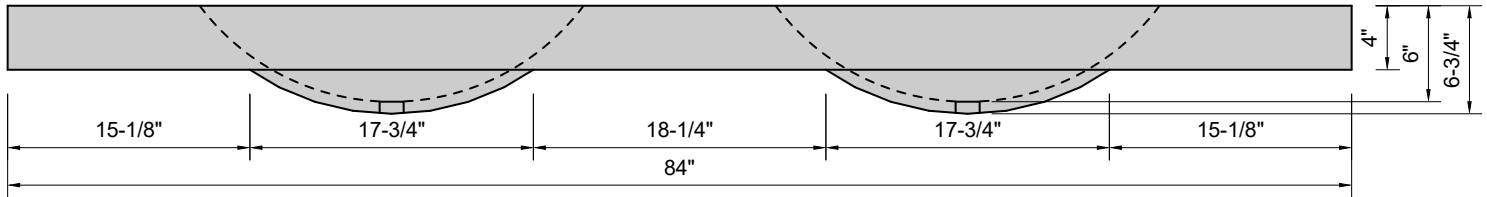

TOP VIEW

FRONT VIEW

BACK VIEW

SIDE VIEW

Model #: FLDHB-84-00
Double Half Barrel (floating)
no faucet holes