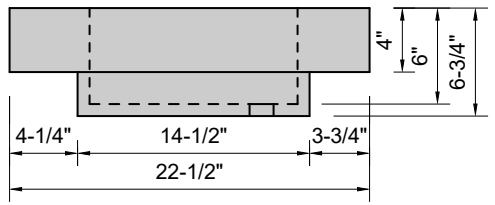

TOP VIEW

FRONT VIEW

BACK VIEW

SIDE VIEW

Model #: FLDHB-84-00
Double Half Barrel (floating)
no faucet holes