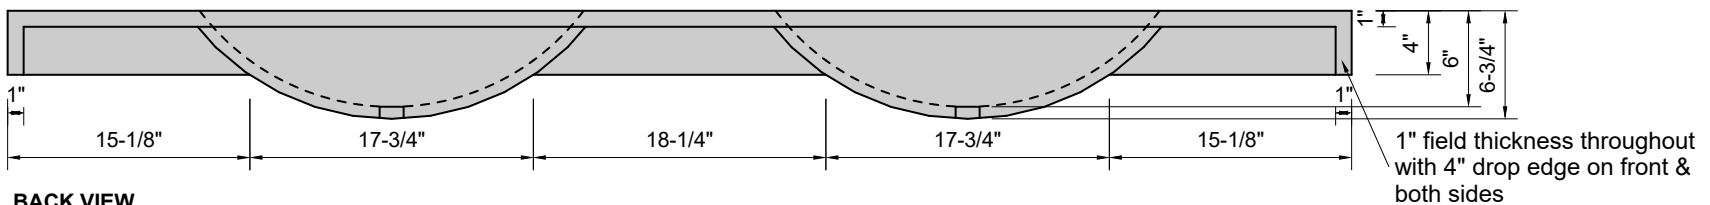

TOP VIEW

FRONT VIEW

BACK VIEW

SIDE VIEW

Model #: FLDHB-84-00
Double Half Barrel (floating)
no faucet holes