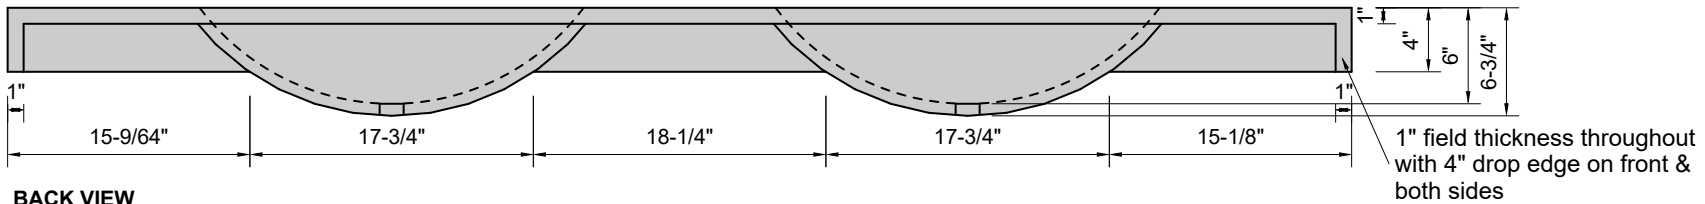

TOP VIEW

FRONT VIEW

BACK VIEW

SIDE VIEW

**Model #: FLDHB-84-01**  
**Double Half Barrel (floating)**  
**single faucet holes**