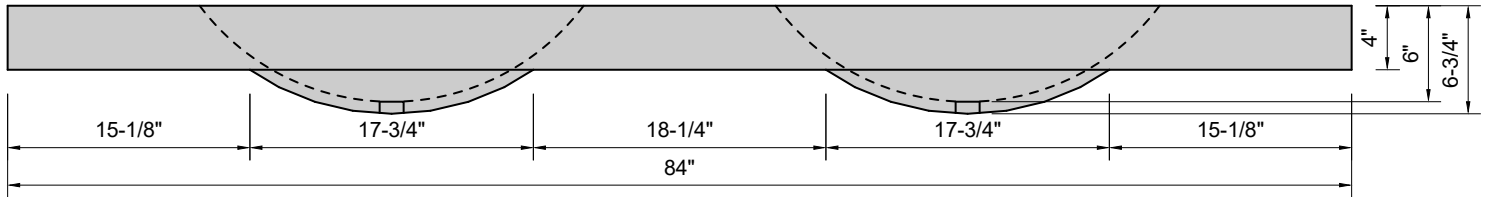

TOP VIEW

FRONT VIEW

BACK VIEW

SIDE VIEW

**Model #: FLDHB-84-01**  
**Double Half Barrel (floating)**  
**single faucet holes**