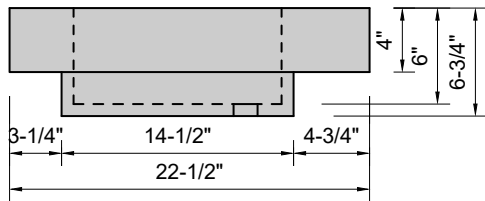

TOP VIEW

FRONT VIEW

BACK VIEW

SIDE VIEW

**Model #: FLDHB-84-01**  
**Double Half Barrel (floating)**  
**single faucet holes**