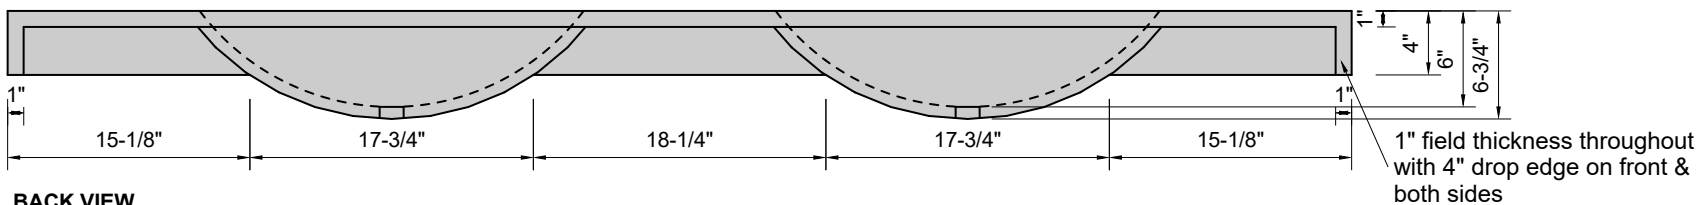

TOP VIEW

FRONT VIEW

BACK VIEW

SIDE VIEW

Model #: FLDHB-84-03
Double Half Barrel (floating)
8" widespread faucet holes