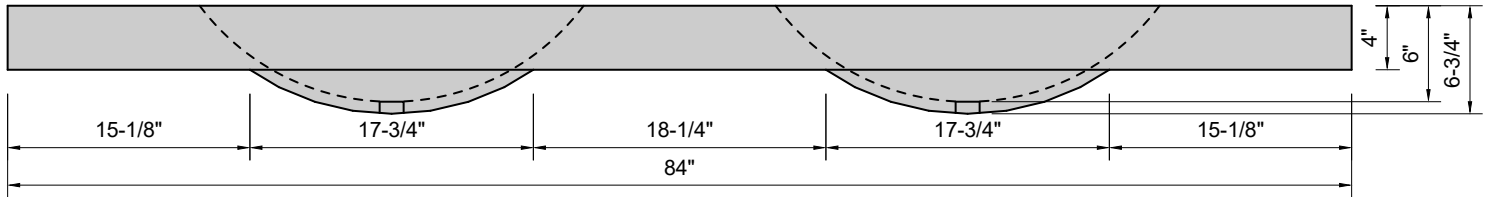

TOP VIEW

FRONT VIEW

BACK VIEW

SIDE VIEW

Model #: FLDHB-84-03
Double Half Barrel (floating)
8" widespread faucet holes