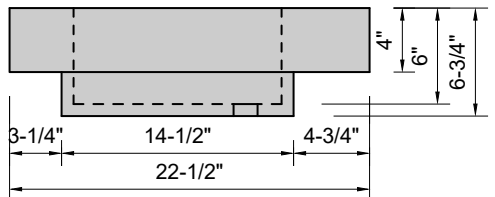

TOP VIEW

FRONT VIEW

BACK VIEW

SIDE VIEW

Model #: FLDHB-84-03
Double Half Barrel (floating)
8" widespread faucet holes