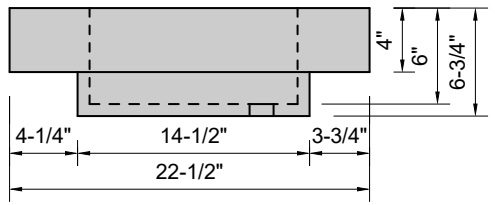

TOP VIEW

FRONT VIEW

BACK VIEW

SIDE VIEW

Model #: FLDHB-96-00
Double Half Barrel (floating)
no faucet holes