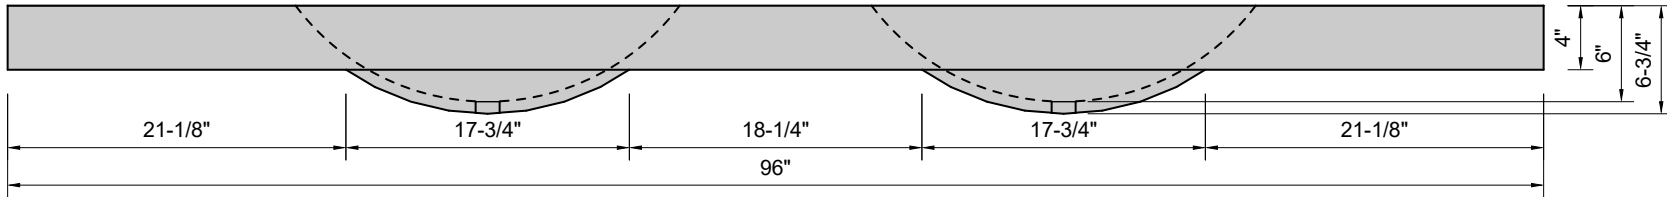

TOP VIEW

FRONT VIEW

BACK VIEW

SIDE VIEW

Model #: FLDHB-96-00
Double Half Barrel (floating)
no faucet holes