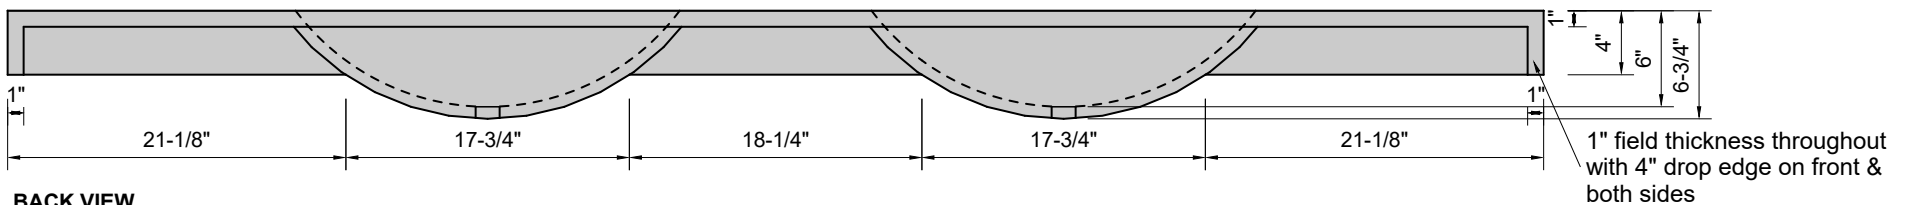

TOP VIEW

FRONT VIEW

BACK VIEW

SIDE VIEW

Model #: FLDHB-96-00
Double Half Barrel (floating)
no faucet holes