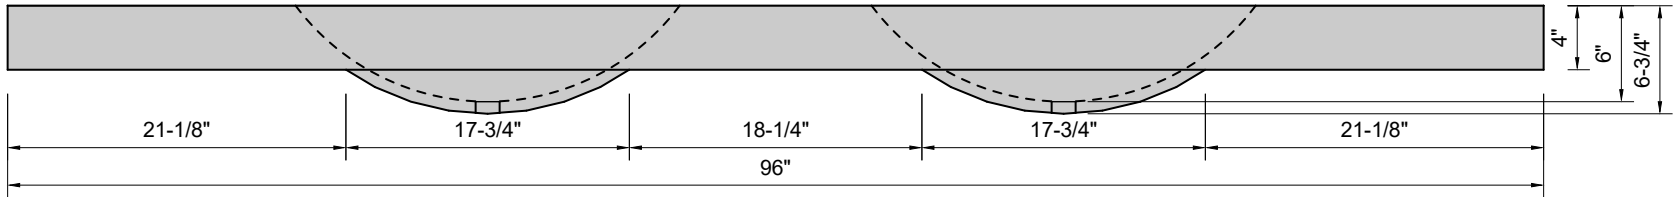

TOP VIEW

FRONT VIEW

BACK VIEW

SIDE VIEW

Model #: FLDHB-96-01
Double Half Barrel (floating)
single faucet holes