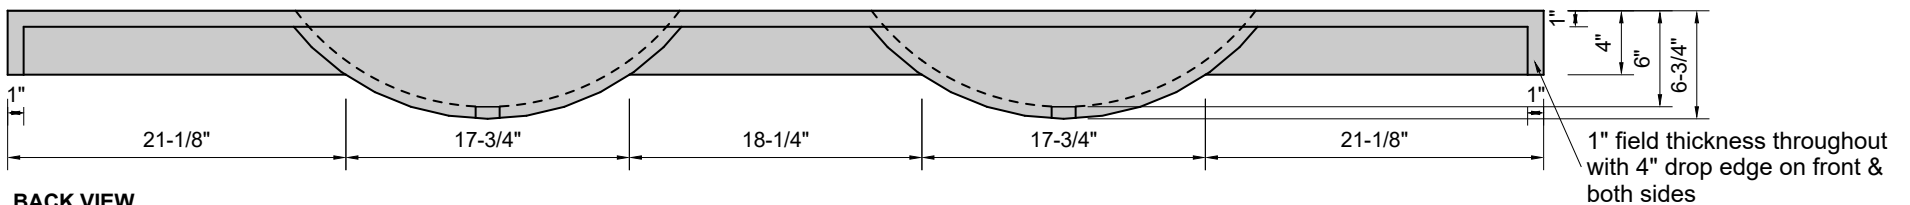

TOP VIEW

FRONT VIEW

BACK VIEW

SIDE VIEW

Model #: FLDHB-96-01
Double Half Barrel (floating)
single faucet holes