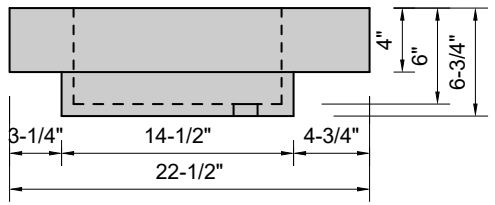

TOP VIEW

FRONT VIEW

BACK VIEW

SIDE VIEW

Model #: FLDHB-96-01
Double Half Barrel (floating)
single faucet holes