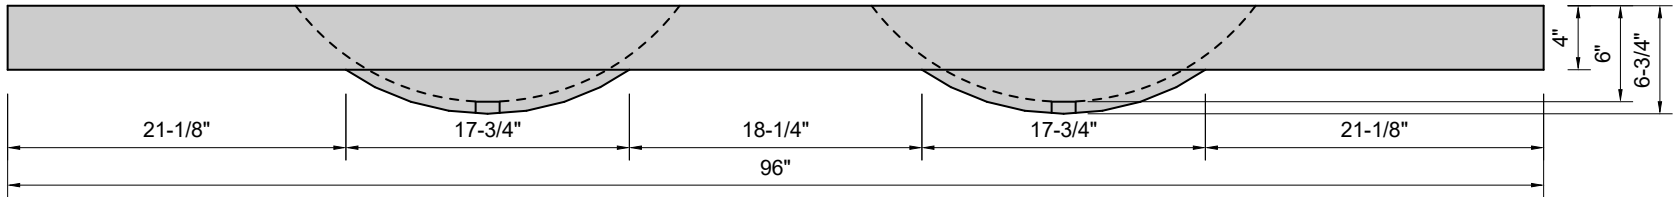

TOP VIEW

FRONT VIEW

BACK VIEW

SIDE VIEW

Model #: FLDHB-96-03
Double Half Barrel (floating)
8" widespread faucet holes