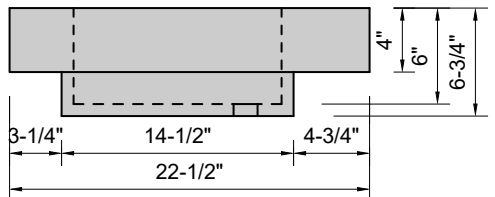

TOP VIEW

FRONT VIEW

BACK VIEW

SIDE VIEW

Model #: FLDHB-96-03
Double Half Barrel (floating)
8" widespread faucet holes