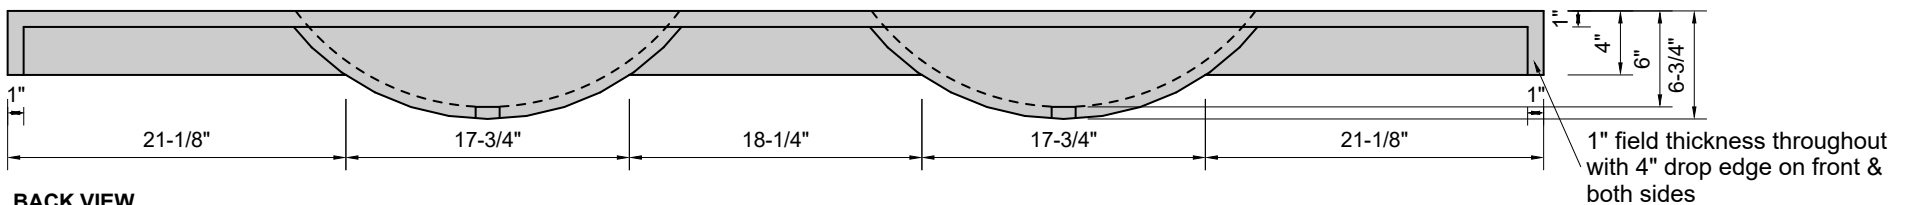

TOP VIEW

FRONT VIEW

BACK VIEW

SIDE VIEW

Model #: FLDHB-96-03
Double Half Barrel (floating)
8" widespread faucet holes