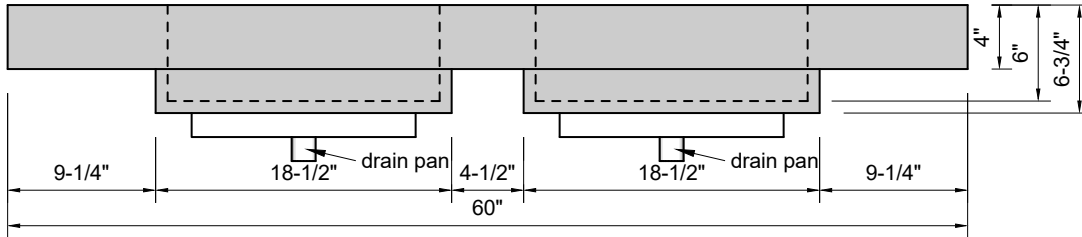

TOP VIEW

FRONT VIEW

BACK VIEW

SIDE VIEW

Model #: FLDMR-60-01
Double Mini Ramp (floating)
single faucet holes