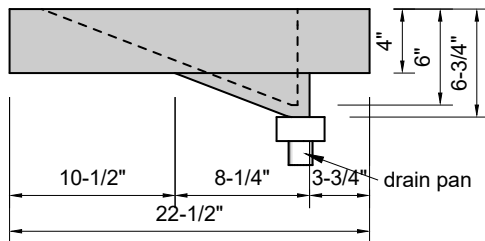

TOP VIEW

FRONT VIEW

BACK VIEW

SIDE VIEW

Model #: FLDMR-60-01
Double Mini Ramp (floating)
single faucet holes