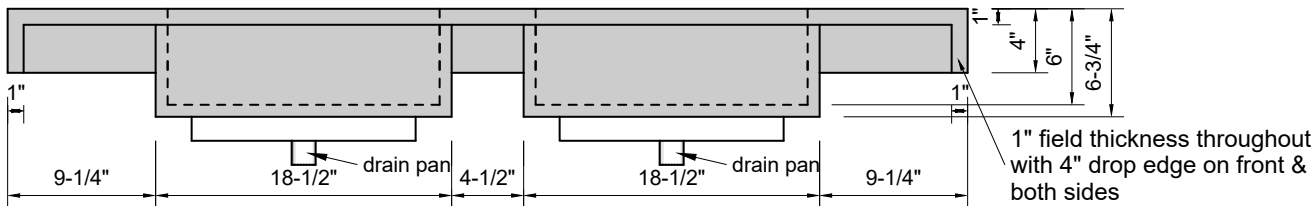

TOP VIEW

FRONT VIEW

BACK VIEW

SIDE VIEW

Model #: FLDMR-60-01
Double Mini Ramp (floating)
single faucet holes