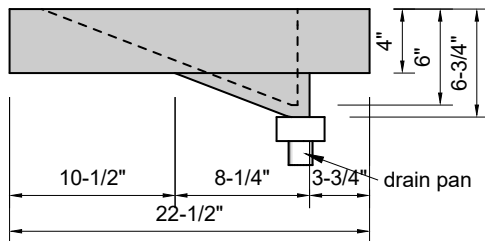

TOP VIEW

FRONT VIEW

BACK VIEW

SIDE VIEW

Model #: FLDMR-60-03
Double Mini Ramp (floating)
8" widespread faucet holes