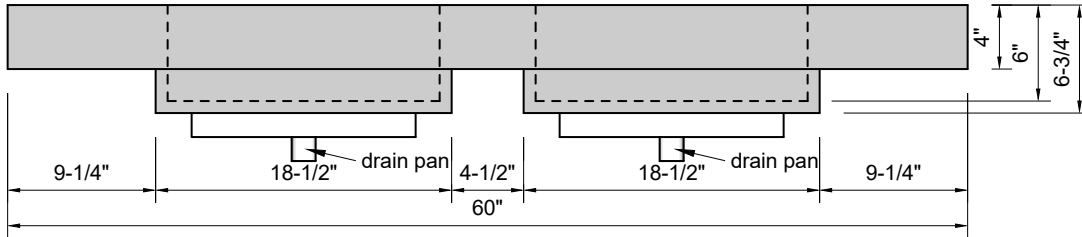

TOP VIEW

FRONT VIEW

BACK VIEW

SIDE VIEW

Model #: FLDMR-60-03
Double Mini Ramp (floating)
8" widespread faucet holes