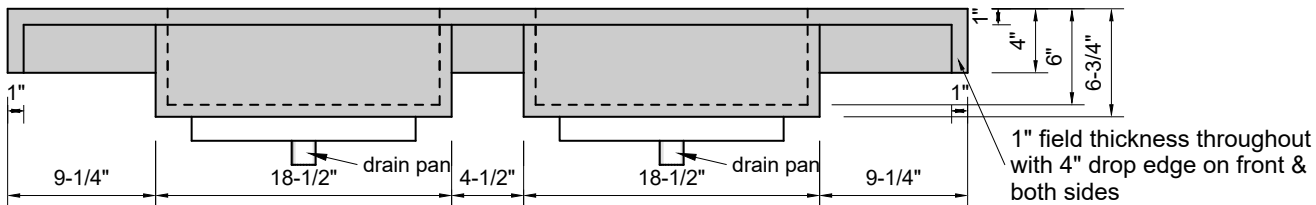

TOP VIEW

FRONT VIEW

BACK VIEW

SIDE VIEW

Model #: FLDMR-60-03
Double Mini Ramp (floating)
8" widespread faucet holes