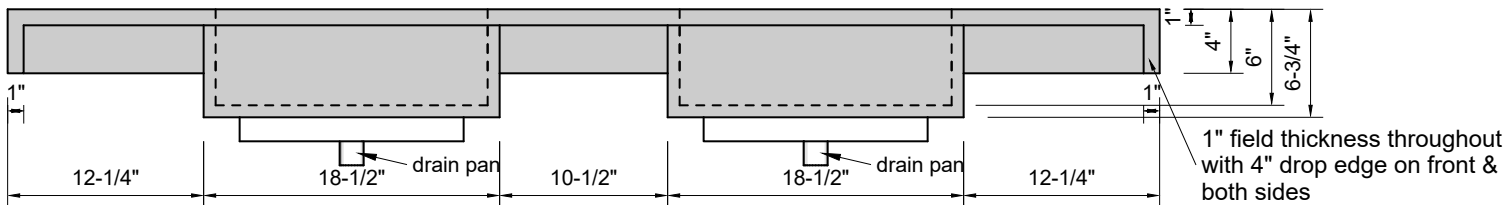

TOP VIEW

FRONT VIEW

BACK VIEW

SIDE VIEW

Model #: FLDMR-72-00
Double Mini Ramp (floating)
no faucet holes