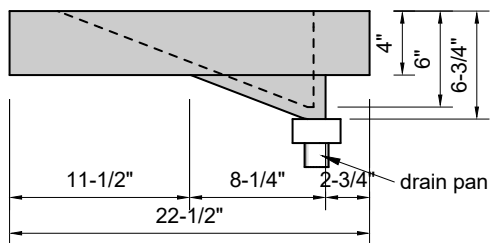

TOP VIEW

FRONT VIEW

BACK VIEW

SIDE VIEW

Model #: FLDMR-72-00
Double Mini Ramp (floating)
no faucet holes