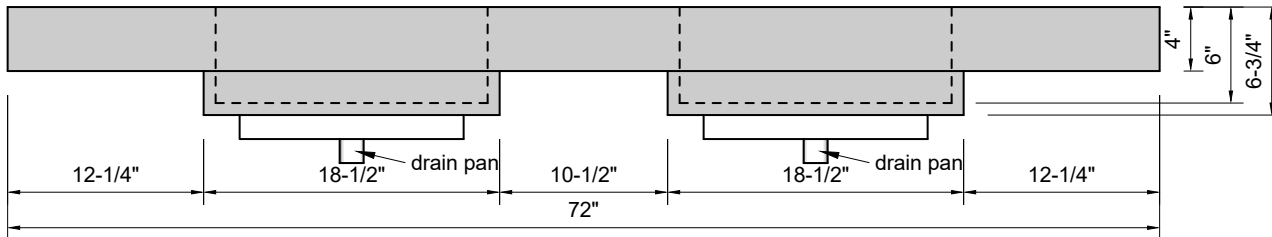

TOP VIEW

FRONT VIEW

BACK VIEW

SIDE VIEW

Model #: FLDMR-72-00
Double Mini Ramp (floating)
no faucet holes