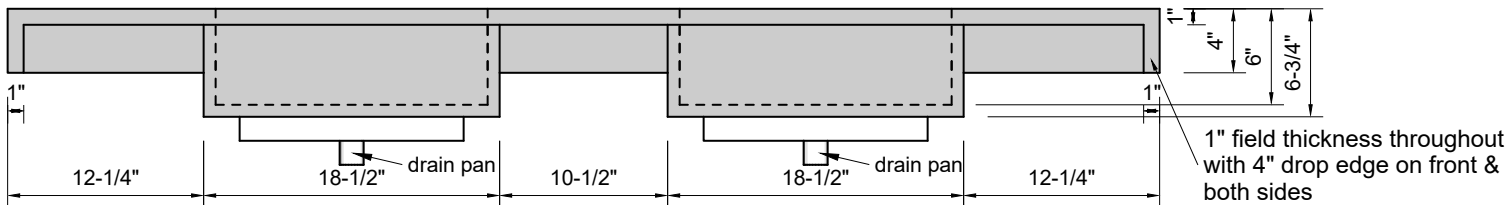

TOP VIEW

FRONT VIEW

BACK VIEW

SIDE VIEW

Model #: FLDMR-72-01
Double Mini Ramp (floating)
single faucet holes