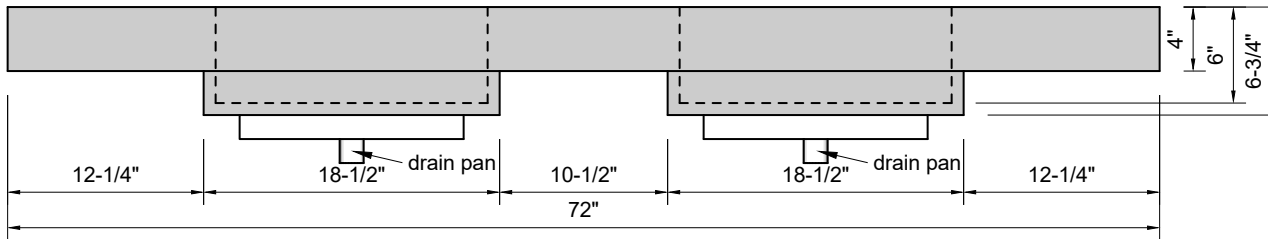

TOP VIEW

FRONT VIEW

BACK VIEW

SIDE VIEW

Model #: FLDMR-72-01
Double Mini Ramp (floating)
single faucet holes