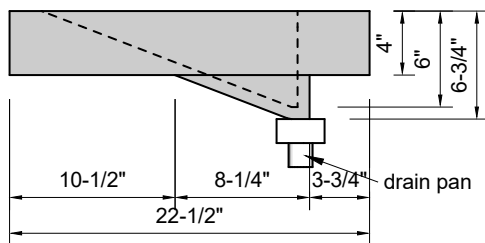

TOP VIEW

FRONT VIEW

BACK VIEW

SIDE VIEW

Model #: FLDMR-72-01
Double Mini Ramp (floating)
single faucet holes