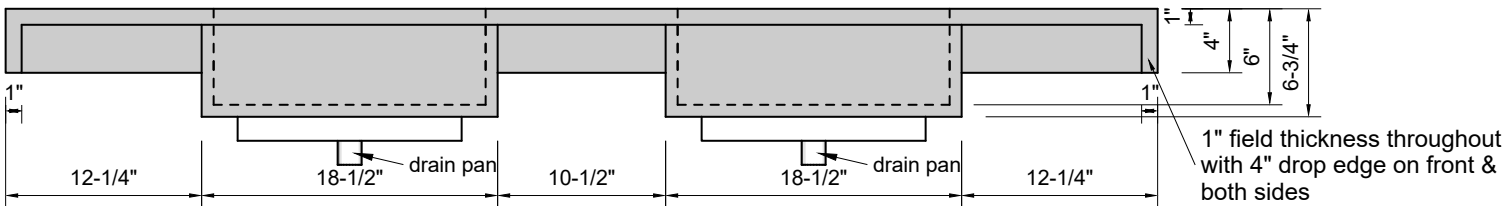

TOP VIEW

FRONT VIEW

BACK VIEW

SIDE VIEW

Model #: FLDMR-72-03
Double Mini Ramp (floating)
8" widespread faucet holes