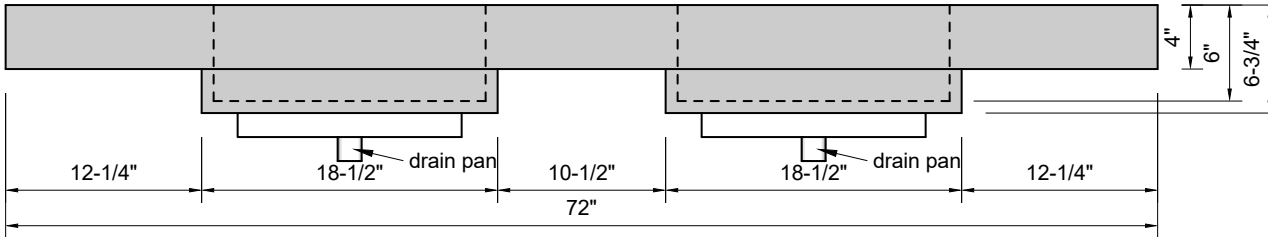

TOP VIEW

FRONT VIEW

BACK VIEW

SIDE VIEW

Model #: FLDMR-72-03
Double Mini Ramp (floating)
8" widespread faucet holes