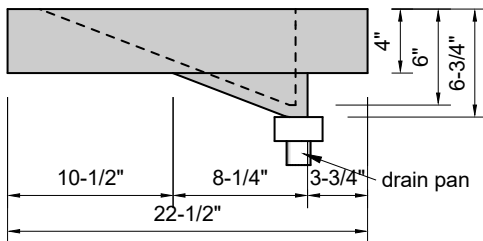

TOP VIEW

FRONT VIEW

BACK VIEW

SIDE VIEW

Model #: FLDMR-72-03
Double Mini Ramp (floating)
8" widespread faucet holes