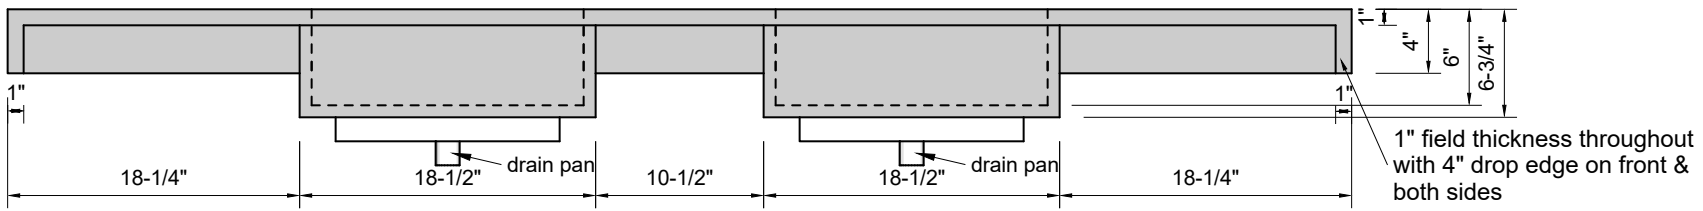

TOP VIEW

FRONT VIEW

BACK VIEW

SIDE VIEW

**Model #: FLDMR-84-00**  
**Double Mini Ramp (floating)**  
**no faucet holes**