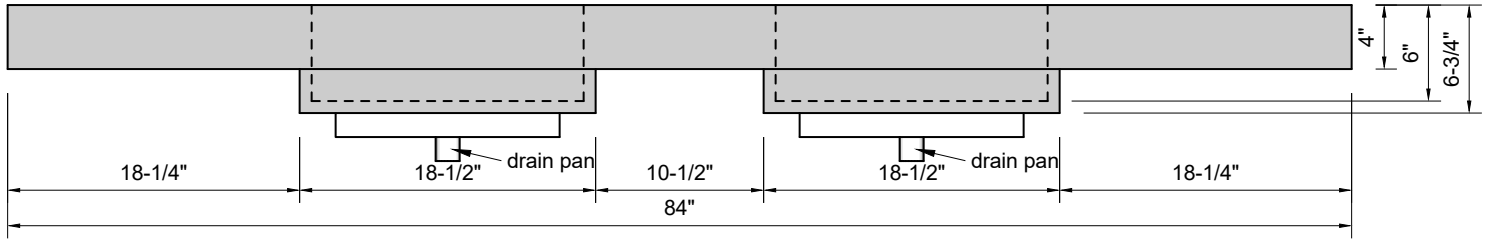

TOP VIEW

FRONT VIEW

BACK VIEW

SIDE VIEW

**Model #: FLDMR-84-00**  
**Double Mini Ramp (floating)**  
**no faucet holes**