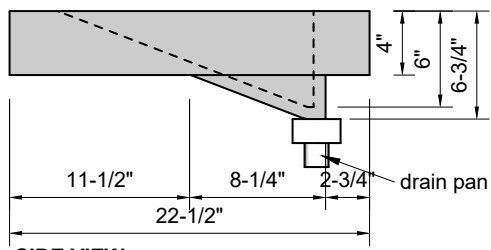

TOP VIEW

FRONT VIEW

BACK VIEW

SIDE VIEW

**Model #: FLDMR-84-00**  
**Double Mini Ramp (floating)**  
**no faucet holes**