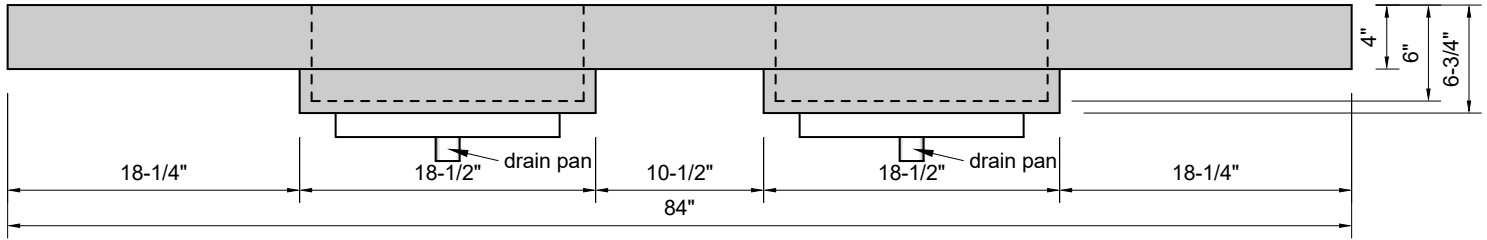

TOP VIEW

FRONT VIEW

BACK VIEW

SIDE VIEW

Model #: FLDMR-84-01
Double Mini Ramp (floating)
single faucet holes