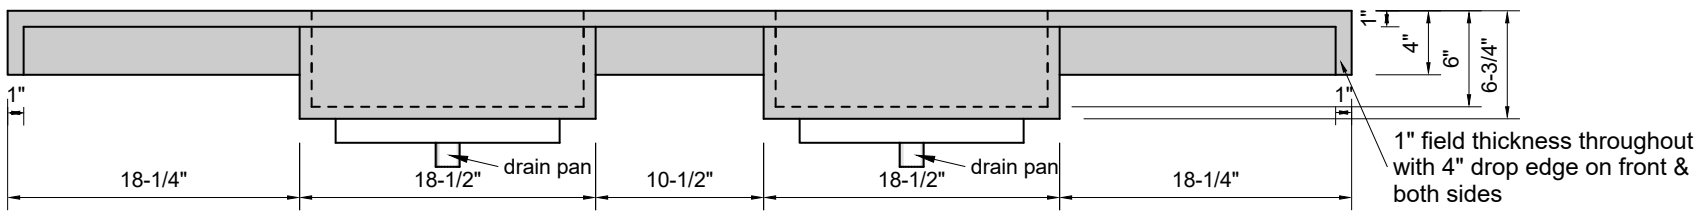

TOP VIEW

FRONT VIEW

BACK VIEW

SIDE VIEW

Model #: FLDMR-84-01
Double Mini Ramp (floating)
single faucet holes