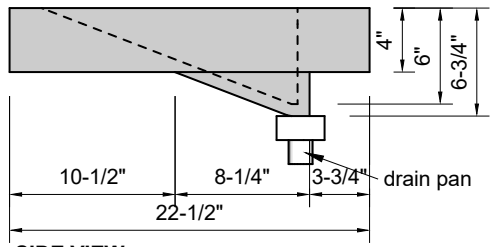

TOP VIEW

FRONT VIEW

BACK VIEW

SIDE VIEW

Model #: FLDMR-84-01
Double Mini Ramp (floating)
single faucet holes