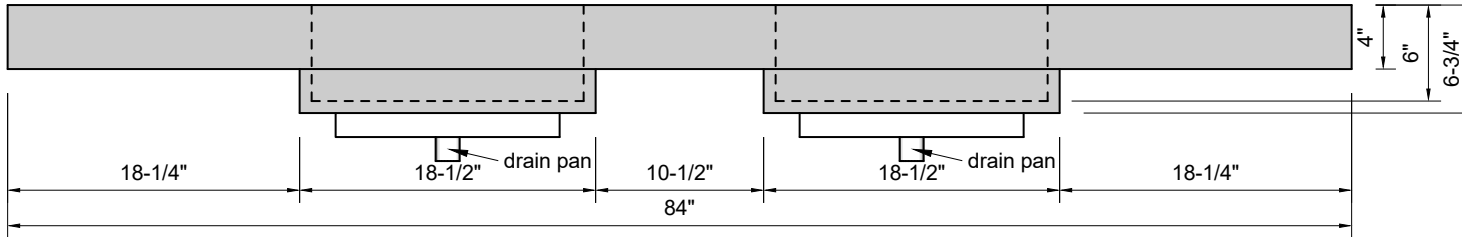

TOP VIEW

FRONT VIEW

BACK VIEW

SIDE VIEW

**Model #: FLDMR-84-03**  
**Double Mini Ramp (floating)**  
**8" widespread faucet holes**