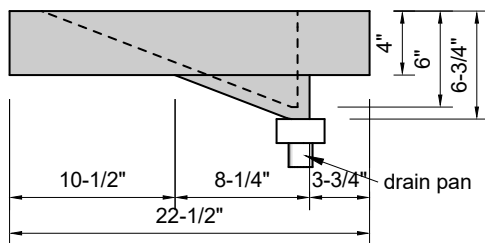

TOP VIEW

FRONT VIEW

BACK VIEW

SIDE VIEW

**Model #: FLDMR-84-03**  
**Double Mini Ramp (floating)**  
**8" widespread faucet holes**