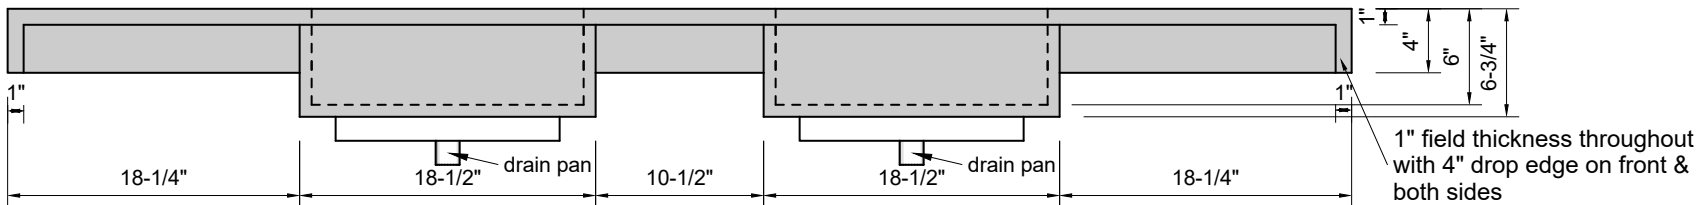

TOP VIEW

FRONT VIEW

BACK VIEW

SIDE VIEW

**Model #: FLDMR-84-03**  
**Double Mini Ramp (floating)**  
**8" widespread faucet holes**