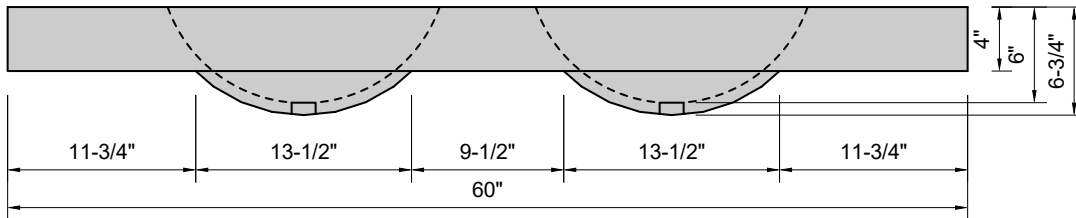

TOP VIEW

FRONT VIEW

BACK VIEW

SIDE VIEW

Model #: FLDOV-60-00
Double Oval (floating)
no faucet holes