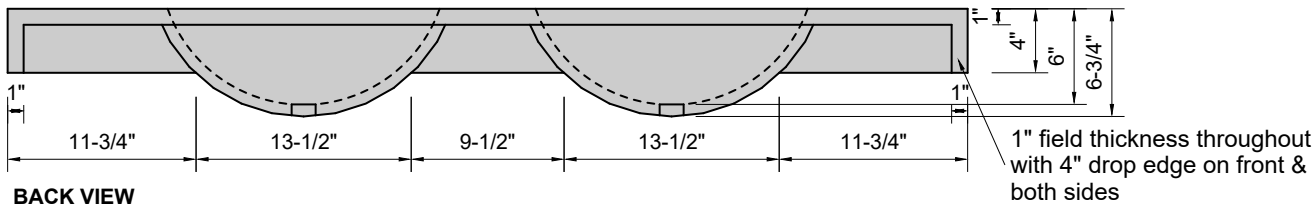

TOP VIEW

FRONT VIEW

BACK VIEW

SIDE VIEW

Model #: FLDOV-60-00
Double Oval (floating)
no faucet holes