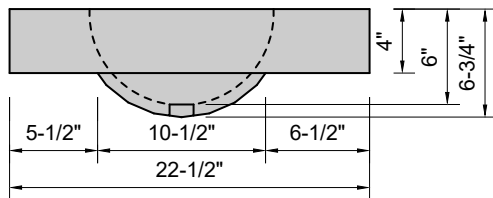

TOP VIEW

FRONT VIEW

BACK VIEW

SIDE VIEW

Model #: FLDOV-60-00
Double Oval (floating)
no faucet holes