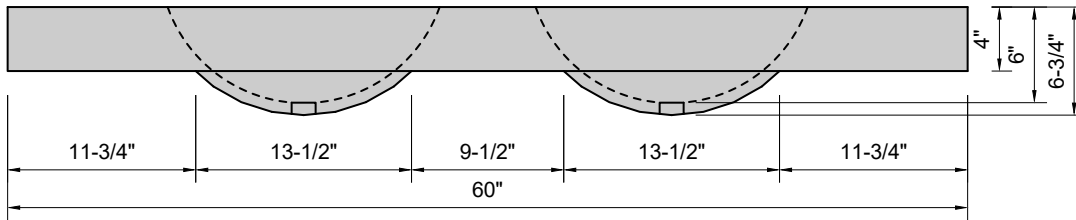

TOP VIEW

FRONT VIEW

BACK VIEW

SIDE VIEW

Model #: FLDOV-60-01
Double Oval (floating)
single faucet holes