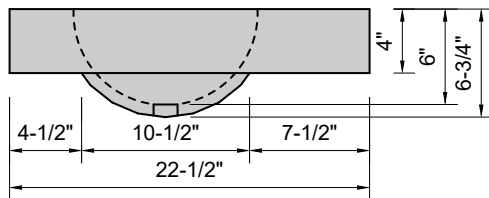

TOP VIEW

FRONT VIEW

BACK VIEW

SIDE VIEW

Model #: FLDOV-60-01
Double Oval (floating)
single faucet holes