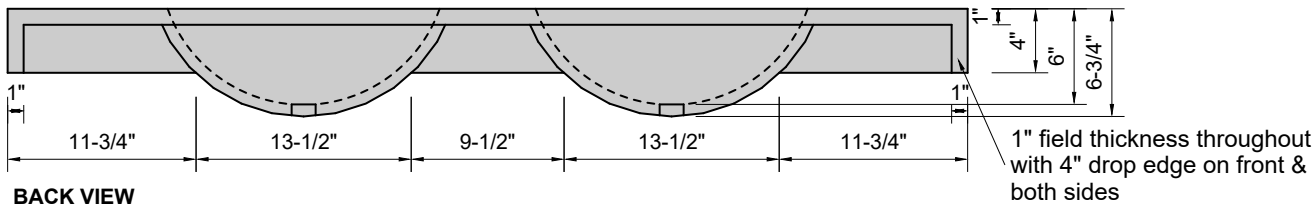

TOP VIEW

FRONT VIEW

BACK VIEW

SIDE VIEW

Model #: FLDOV-60-01
Double Oval (floating)
single faucet holes