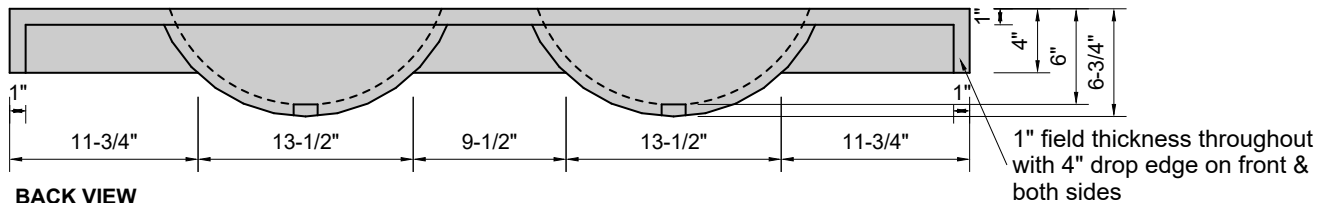

**TOP VIEW**

**FRONT VIEW**

**BACK VIEW**

**SIDE VIEW**

**Model #: FLDOV-60-03**  
**Double Oval (floating)**  
**8" widespread faucet holes**