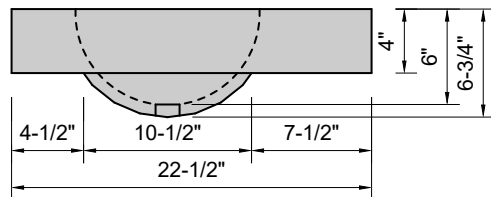

**TOP VIEW**

**FRONT VIEW**

**BACK VIEW**

**SIDE VIEW**

**Model #: FLDOV-60-03**  
**Double Oval (floating)**  
**8" widespread faucet holes**