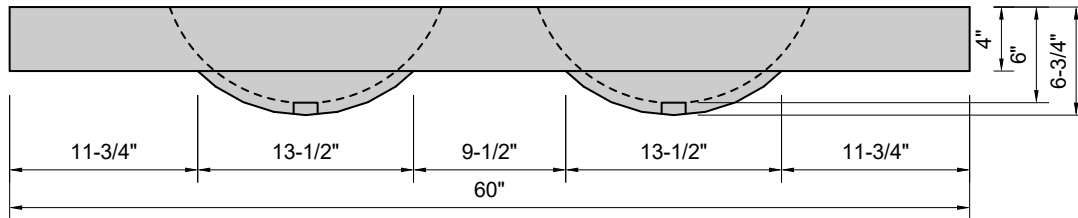

**TOP VIEW**

**FRONT VIEW**

**BACK VIEW**

**SIDE VIEW**

**Model #: FLDOV-60-03**  
**Double Oval (floating)**  
**8" widespread faucet holes**