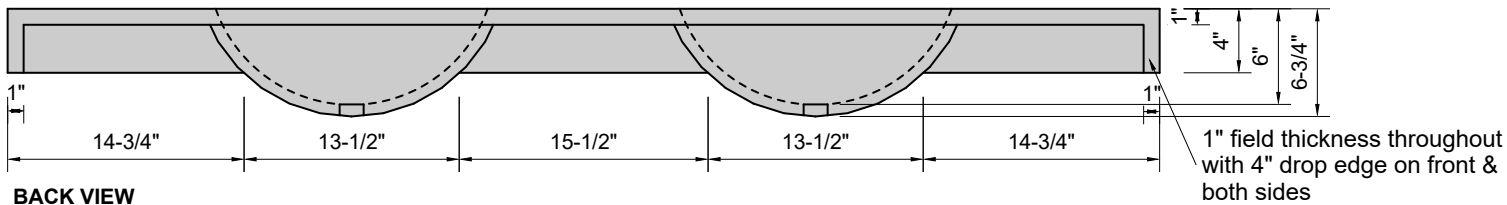

**TOP VIEW**

**FRONT VIEW**

**BACK VIEW**

**SIDE VIEW**

**Model #: FLDOV-72-00**  
**Double Oval (floating)**  
**no faucet holes**