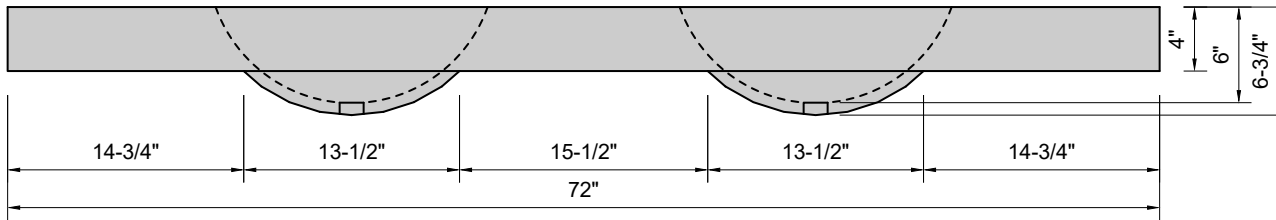

**TOP VIEW**

**FRONT VIEW**

**BACK VIEW**

**SIDE VIEW**

**Model #: FLDOV-72-00**  
**Double Oval (floating)**  
**no faucet holes**