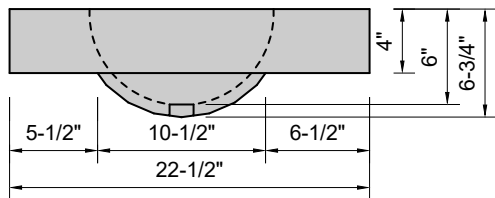

**TOP VIEW**

**FRONT VIEW**

**BACK VIEW**

**SIDE VIEW**

**Model #: FLDOV-72-00**  
**Double Oval (floating)**  
**no faucet holes**