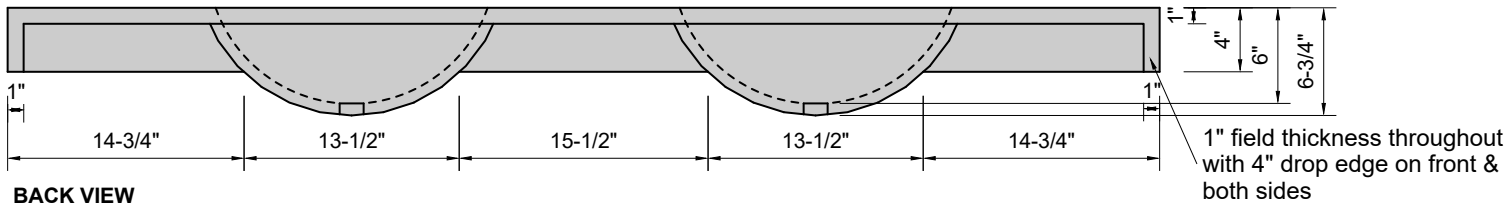

TOP VIEW

FRONT VIEW

BACK VIEW

SIDE VIEW

**Model #: FLDOV-72-01**  
**Double Oval (floating)**  
**single faucet holes**