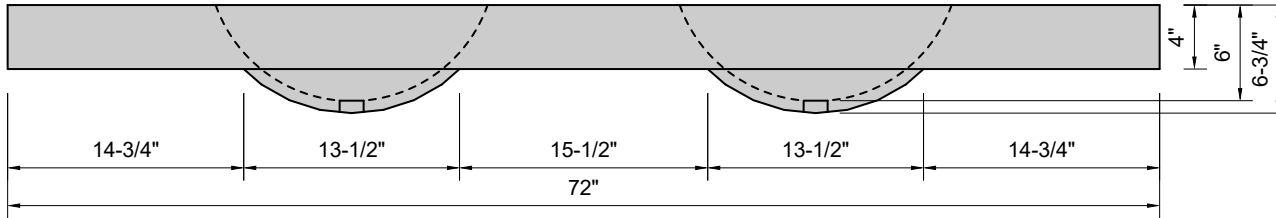

TOP VIEW

FRONT VIEW

BACK VIEW

SIDE VIEW

**Model #: FLDOV-72-01**  
**Double Oval (floating)**  
**single faucet holes**