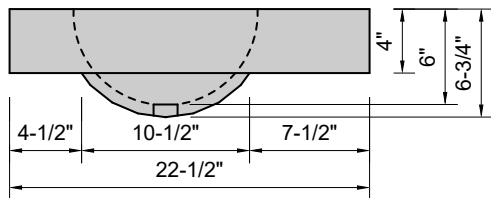

TOP VIEW

FRONT VIEW

BACK VIEW

SIDE VIEW

**Model #: FLDOV-72-01**  
**Double Oval (floating)**  
**single faucet holes**