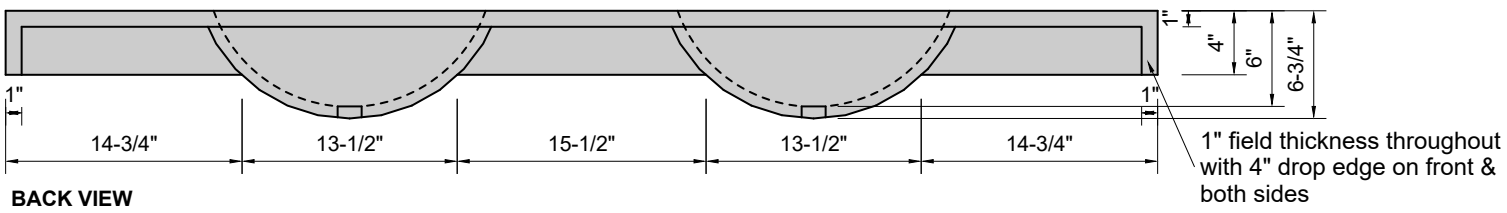

TOP VIEW

FRONT VIEW

BACK VIEW

SIDE VIEW

Model #: FLDOV-72-03
Double Oval (floating)
8" widespread faucet holes