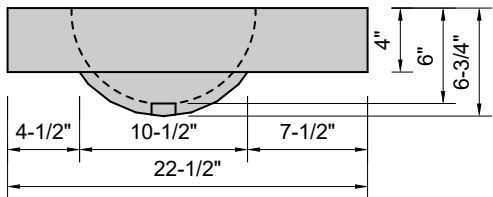

TOP VIEW

FRONT VIEW

BACK VIEW

SIDE VIEW

Model #: FLDOV-72-03
Double Oval (floating)
8" widespread faucet holes