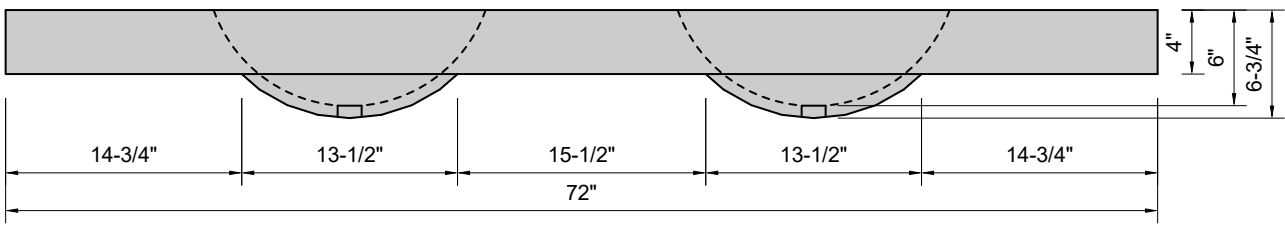

TOP VIEW

FRONT VIEW

BACK VIEW

SIDE VIEW

Model #: FLDOV-72-03
Double Oval (floating)
8" widespread faucet holes