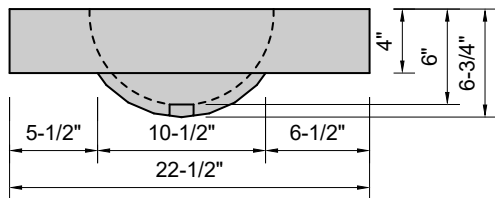

TOP VIEW

FRONT VIEW

BACK VIEW

SIDE VIEW

Model #: FLDOV-84-00
Double Oval (floating)
no faucet holes