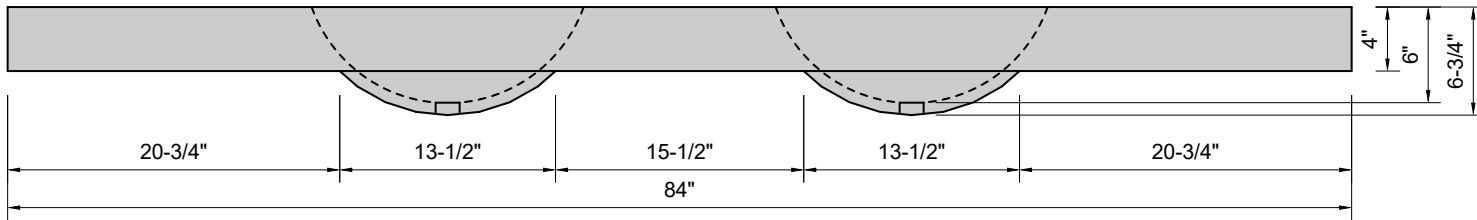

TOP VIEW

FRONT VIEW

BACK VIEW

SIDE VIEW

Model #: FLDOV-84-00
Double Oval (floating)
no faucet holes