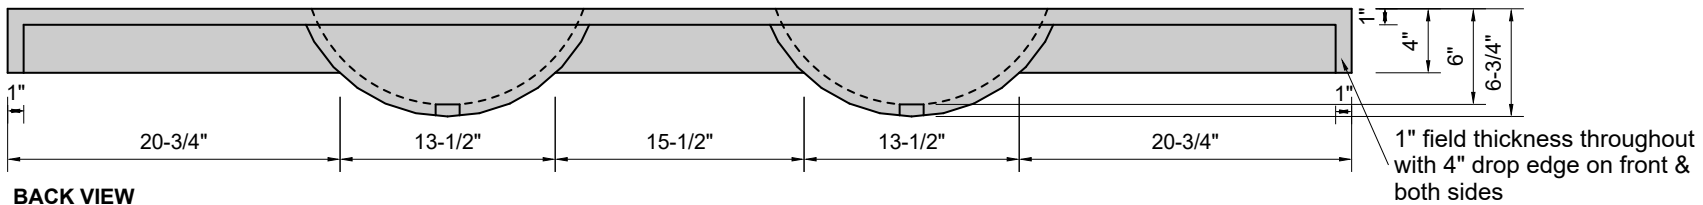

TOP VIEW

FRONT VIEW

BACK VIEW

SIDE VIEW

Model #: FLDOV-84-00
Double Oval (floating)
no faucet holes