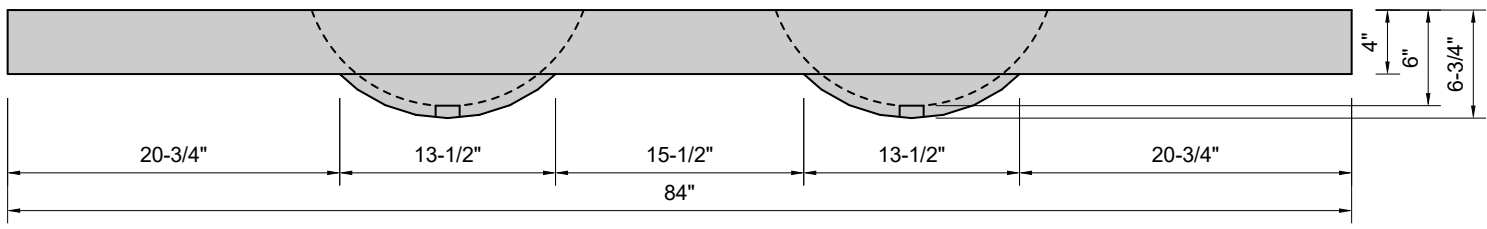

TOP VIEW

FRONT VIEW

BACK VIEW

SIDE VIEW

Model #: FLDOV-84-01
Double Oval (floating)
single faucet holes