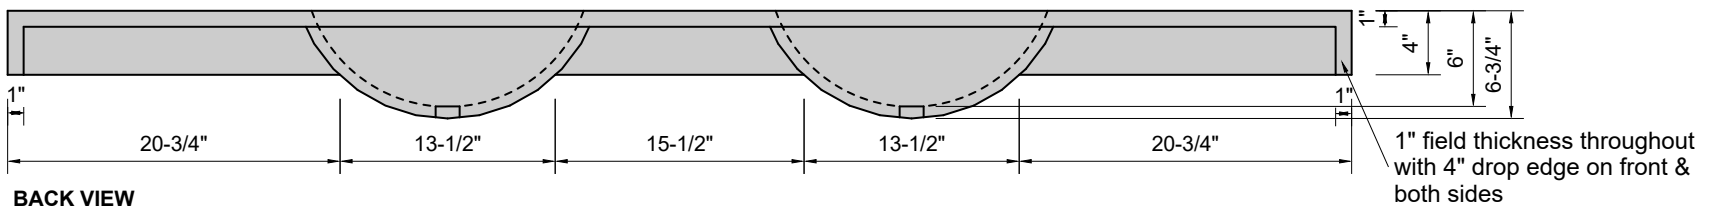

TOP VIEW

FRONT VIEW

BACK VIEW

SIDE VIEW

Model #: FLDOV-84-01
Double Oval (floating)
single faucet holes