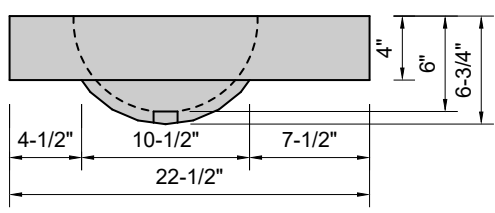

TOP VIEW

FRONT VIEW

BACK VIEW

SIDE VIEW

Model #: FLDOV-84-01
Double Oval (floating)
single faucet holes