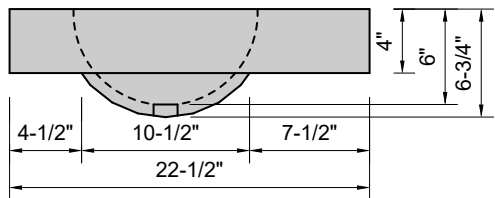

**TOP VIEW**

**FRONT VIEW**

**BACK VIEW**

**SIDE VIEW**

**Model #: FLDOV-84-03**  
**Double Oval (floating)**  
**8" widespread faucet holes**