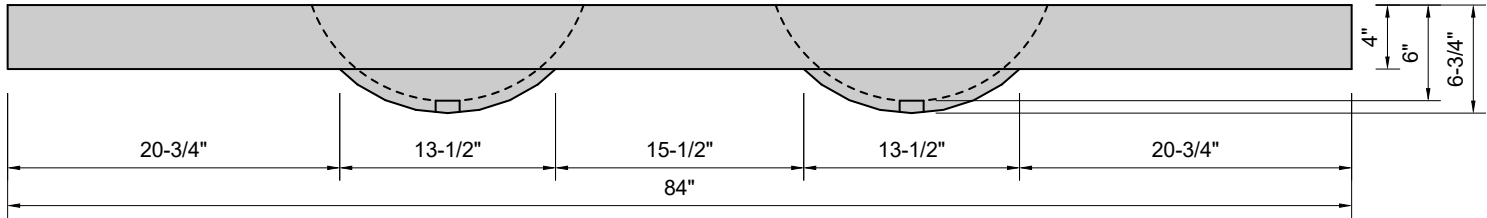

**TOP VIEW**

**FRONT VIEW**

**BACK VIEW**

**SIDE VIEW**

**Model #: FLDOV-84-03**  
**Double Oval (floating)**  
**8" widespread faucet holes**