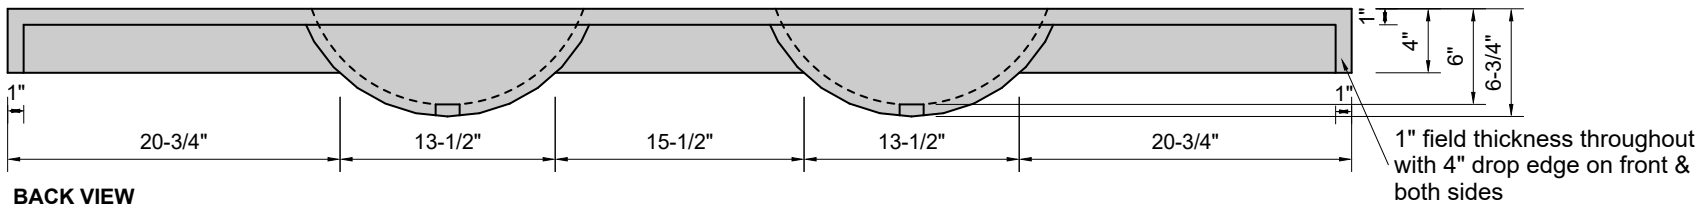

**TOP VIEW**

**FRONT VIEW**

**BACK VIEW**

**SIDE VIEW**

**Model #: FLDOV-84-03**  
**Double Oval (floating)**  
**8" widespread faucet holes**