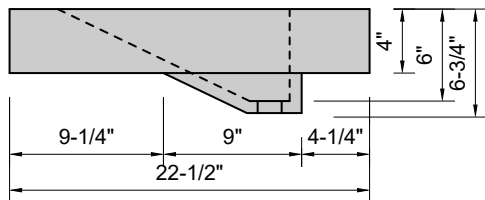

TOP VIEW

FRONT VIEW

BACK VIEW

SIDE VIEW

Model #: FLDRT-72-00
Double Ramp Traditional Drain (floating)
no faucet holes