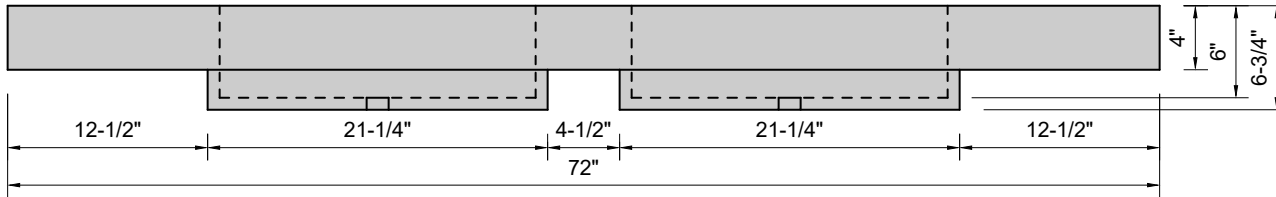

TOP VIEW

FRONT VIEW

BACK VIEW

SIDE VIEW

Model #: FLDRT-72-00
Double Ramp Traditional Drain (floating)
no faucet holes