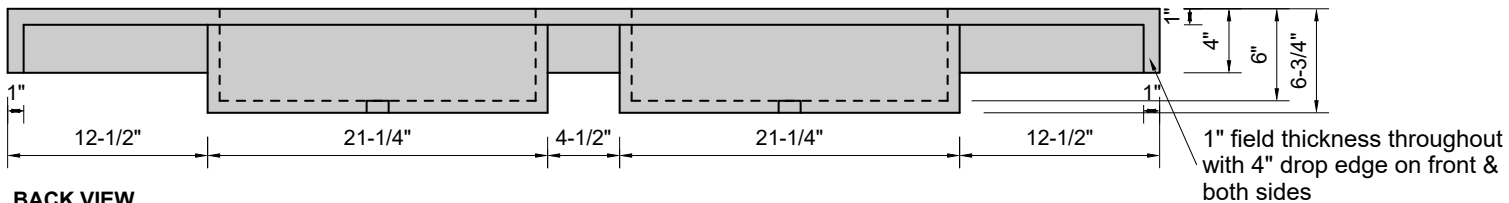

TOP VIEW

FRONT VIEW

BACK VIEW

SIDE VIEW

Model #: FLDRT-72-00
Double Ramp Traditional Drain (floating)
no faucet holes