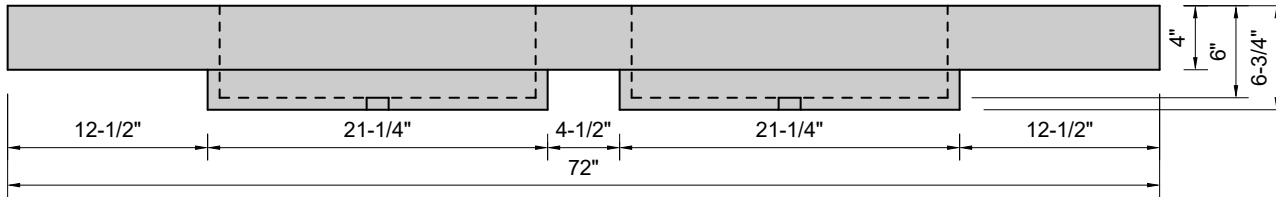

TOP VIEW

FRONT VIEW

BACK VIEW

SIDE VIEW

Model #: FLDRT-72-01
Double Ramp Traditional Drain (floating)
single faucet holes