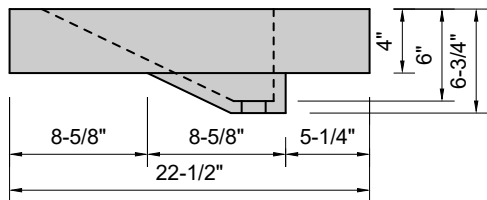

TOP VIEW

FRONT VIEW

BACK VIEW

SIDE VIEW

Model #: FLDRT-72-01
Double Ramp Traditional Drain (floating)
single faucet holes