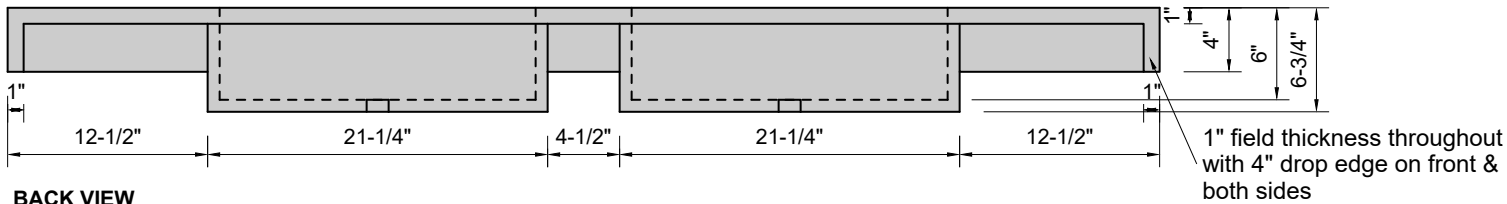

TOP VIEW

FRONT VIEW

BACK VIEW

SIDE VIEW

Model #: FLDRT-72-01
Double Ramp Traditional Drain (floating)
single faucet holes