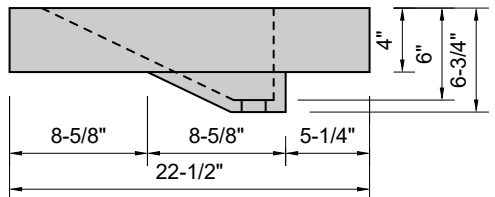

**TOP VIEW**

**FRONT VIEW**

**BACK VIEW**

**SIDE VIEW**

**Model #: FLDRT-72-03**  
**Double Ramp Traditional Drain (floating)**  
**8" widespread faucet holes**