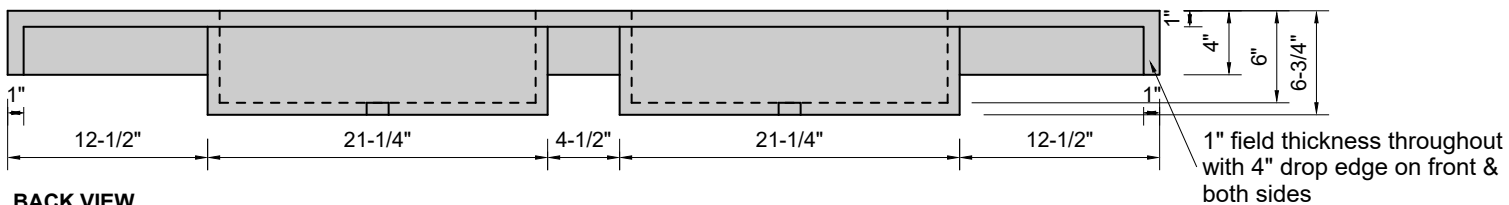

**TOP VIEW**

**FRONT VIEW**

**BACK VIEW**

**SIDE VIEW**

**Model #: FLDRT-72-03**  
**Double Ramp Traditional Drain (floating)**  
**8" widespread faucet holes**