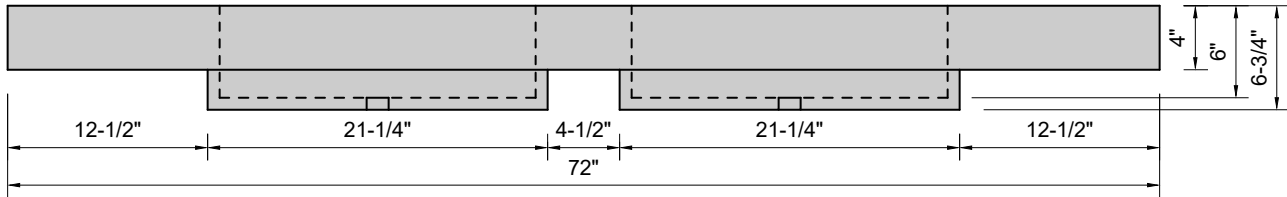

**TOP VIEW**

**FRONT VIEW**

**BACK VIEW**

**SIDE VIEW**

**Model #: FLDRT-72-03**  
**Double Ramp Traditional Drain (floating)**  
**8" widespread faucet holes**