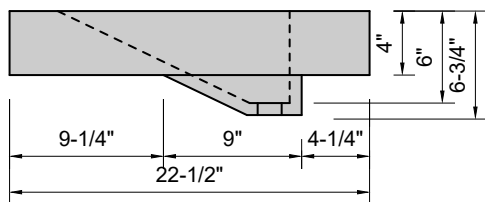

TOP VIEW

FRONT VIEW

BACK VIEW

SIDE VIEW

**Model #: FLDRT-84-00**  
**Double Ramp Traditional Drain (floating)**  
**no faucet holes**