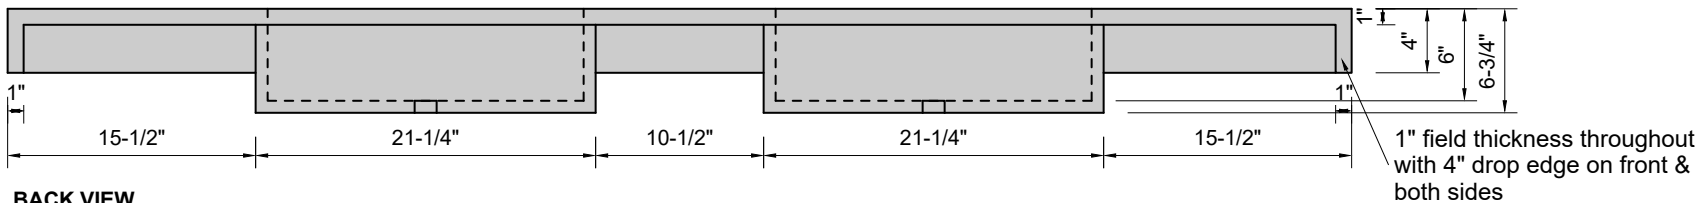

TOP VIEW

FRONT VIEW

BACK VIEW

SIDE VIEW

**Model #: FLDRT-84-00**  
**Double Ramp Traditional Drain (floating)**  
**no faucet holes**