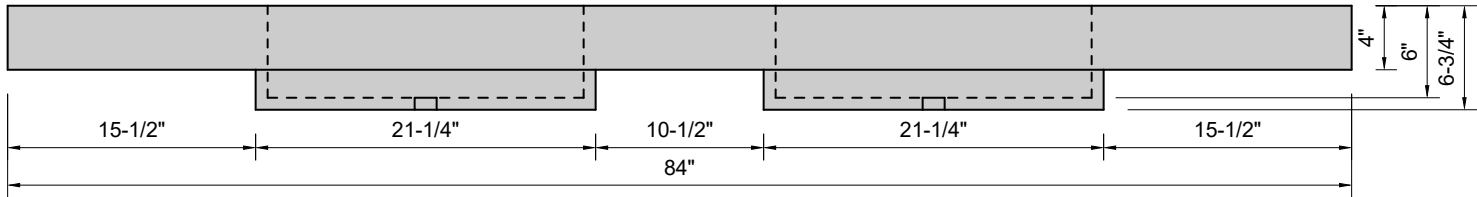

TOP VIEW

FRONT VIEW

BACK VIEW

SIDE VIEW

**Model #: FLDRT-84-00**  
**Double Ramp Traditional Drain (floating)**  
**no faucet holes**