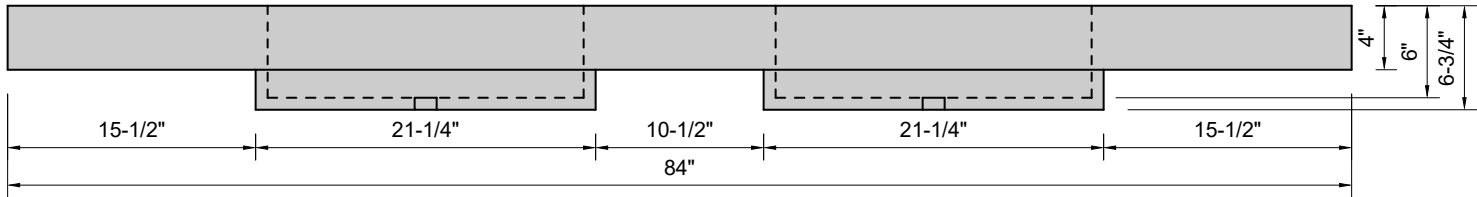

**TOP VIEW**

**FRONT VIEW**

**BACK VIEW**

**SIDE VIEW**

**Model #: FLDRT-84-01**  
**Double Ramp Traditional Drain (floating)**  
**single faucet holes**