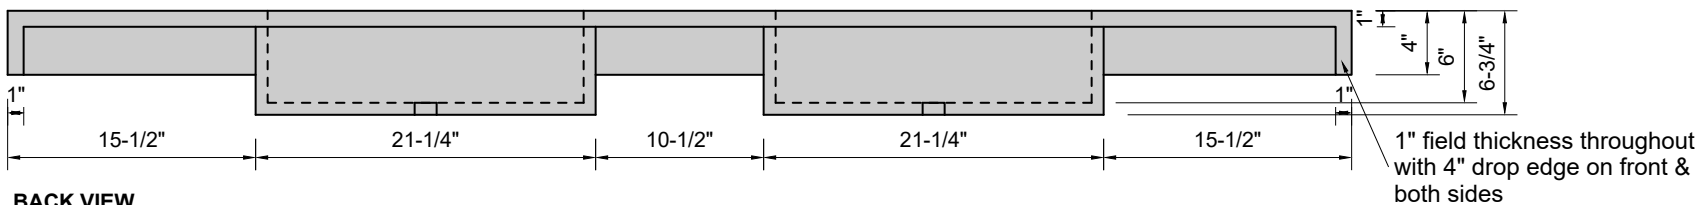

**TOP VIEW**

**FRONT VIEW**

**BACK VIEW**

**SIDE VIEW**

**Model #: FLDRT-84-01**  
**Double Ramp Traditional Drain (floating)**  
**single faucet holes**