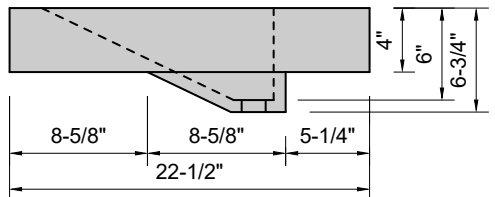

**TOP VIEW**

**FRONT VIEW**

**BACK VIEW**

**SIDE VIEW**

**Model #: FLDRT-84-01**  
**Double Ramp Traditional Drain (floating)**  
**single faucet holes**