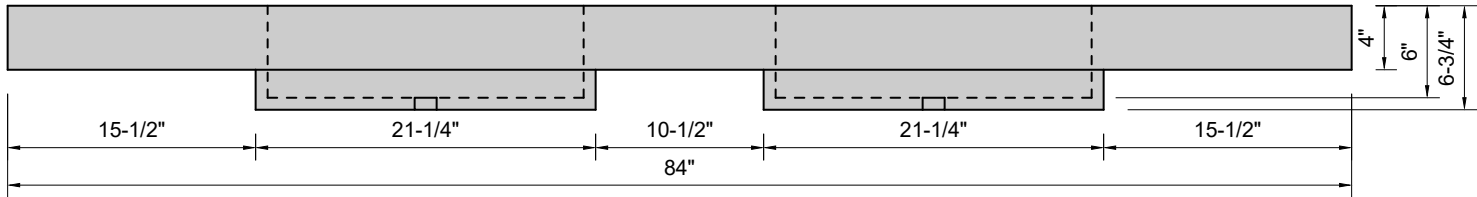

TOP VIEW

FRONT VIEW

BACK VIEW

SIDE VIEW

Model #: FLDRT-84-03
Double Ramp Traditional Drain (floating)
8" widespread faucet holes