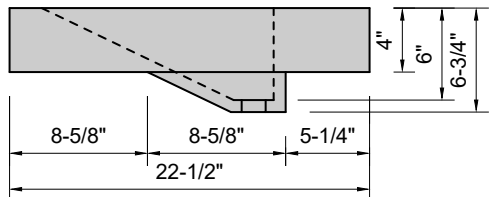

TOP VIEW

FRONT VIEW

BACK VIEW

SIDE VIEW

Model #: FLDRT-84-03
Double Ramp Traditional Drain (floating)
8" widespread faucet holes