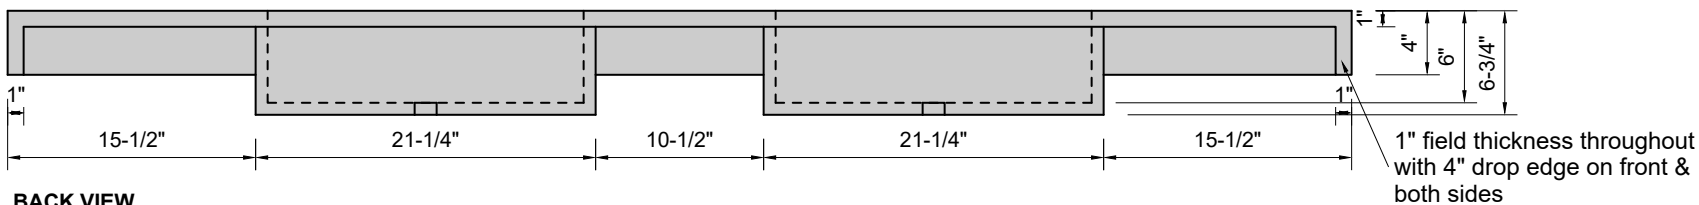

TOP VIEW

FRONT VIEW

BACK VIEW

SIDE VIEW

Model #: FLDRT-84-03
Double Ramp Traditional Drain (floating)
8" widespread faucet holes