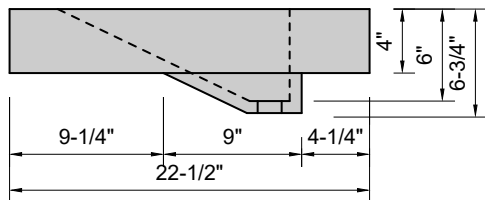

TOP VIEW

FRONT VIEW

BACK VIEW

SIDE VIEW

**Model #: FLDRT-96-00**  
**Double Ramp Traditional Drain (floating)**  
**no faucet holes**