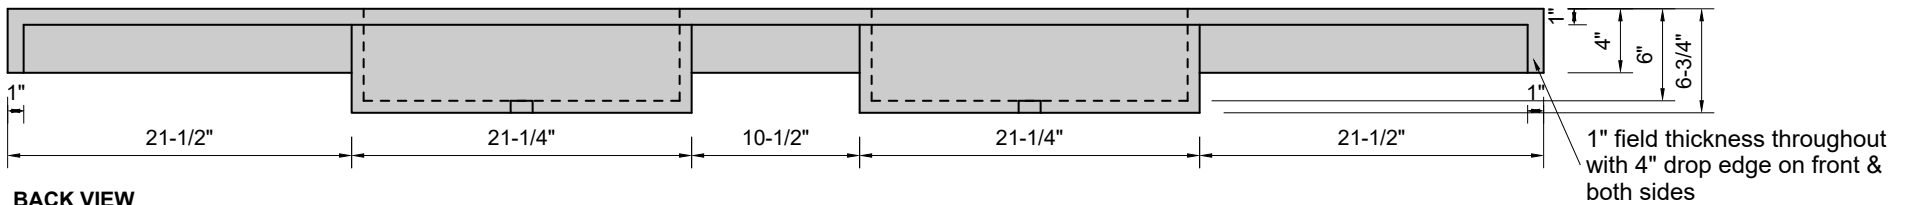

TOP VIEW

FRONT VIEW

BACK VIEW

SIDE VIEW

**Model #: FLDRT-96-00**  
**Double Ramp Traditional Drain (floating)**  
**no faucet holes**