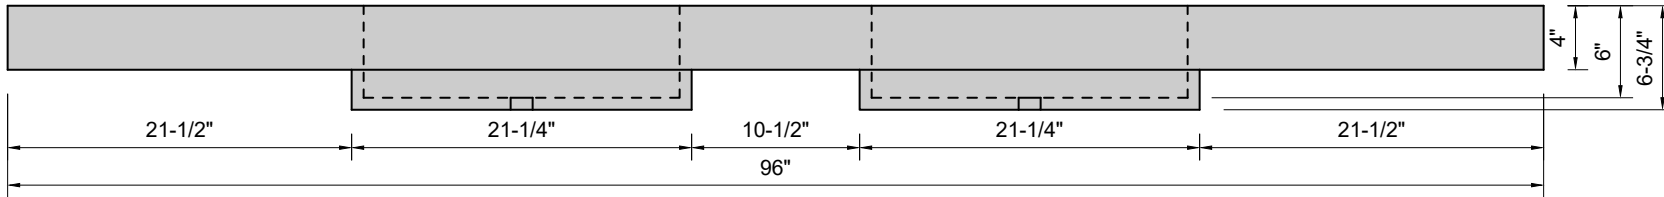

TOP VIEW

FRONT VIEW

BACK VIEW

SIDE VIEW

**Model #: FLDRT-96-00**  
**Double Ramp Traditional Drain (floating)**  
**no faucet holes**